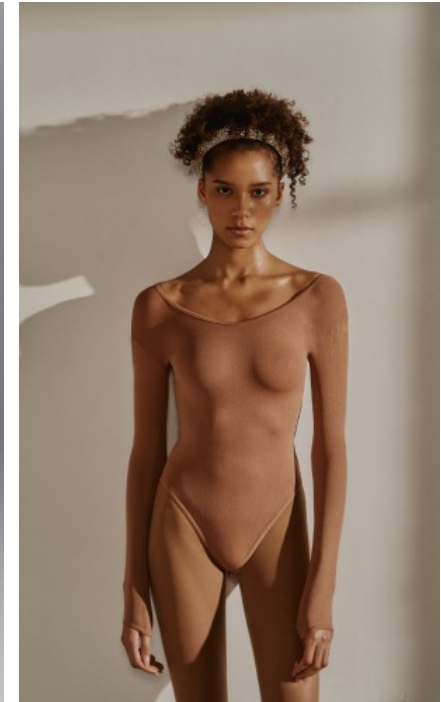

EDUCATION

GTA Media & Communication

JANINE R. - #10450

KREUZSTR. 34 · 33602 BIELEFELD · GERMANY · +49 521 3373 2910

WWW.THE-MODELS.DE · INFO@THE-MODELS.DE

HEIGHT · 175CM
SIZE · 32/34

SHOES · 39 EU
B/W/H · 78/63/84

YEAR OF BIRTH · 1995
HAIR · BROWN