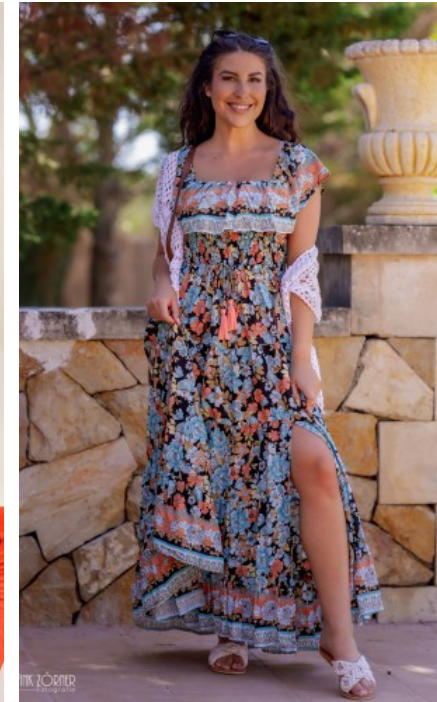

EDUCATION

A-levels

MARINA S. - #10955

KREUZSTR. 34 · 33602 BIELEFELD · GERMANY · +49 521 3373 2910

WWW.THE-MODELS.DE · INFO@THE-MODELS.DE

HEIGHT · 173CM
SIZE · 36/38

SHOES · 39 EU
B/W/H · 87/64/89

YEAR OF BIRTH · 1999
HAIR · BROWN