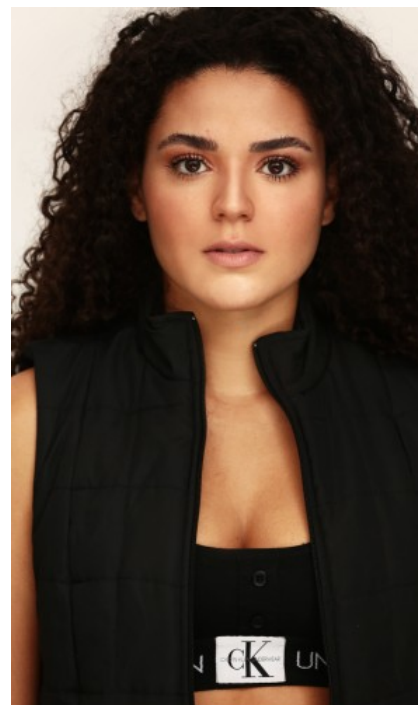

EDUCATION

Bachelor Communication Radio TV

GABRIELA W. - #11120

KREUZSTR. 34 · 33602 BIELEFELD · GERMANY · +49 521 3373 2910

WWW.THE-MODELS.DE · INFO@THE-MODELS.DE

HEIGHT · 175CM
SIZE · 38

SHOES · 40 EU
B/W/H · 85/70/101

YEAR OF BIRTH · 1994
HAIR · BLACK