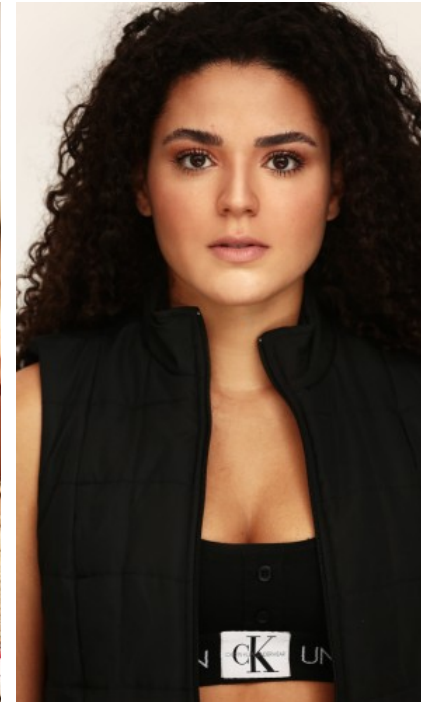

EDUCATION

Bachelor Communication Radio TV

GABRIELA W. - #11120

KREUZSTR. 34 · 33602 BIELEFELD · GERMANY · +49 521 3373 2910

WWW.THE-MODELS.DE · INFO@THE-MODELS.DE

HEIGHT · 175CM
SIZE · 38

SHOES · 40 EU
B/W/H · 85/70/101

YEAR OF BIRTH · 1994
HAIR · BLACK