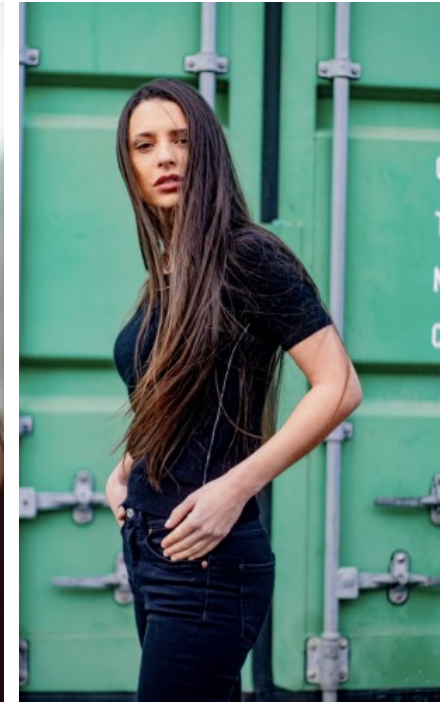

EDUCATION

A-levels

MARTA S. - #12355

KREUZSTR. 34 · 33602 BIELEFELD · GERMANY · +49 521 3373 2910

WWW.THE-MODELS.DE · INFO@THE-MODELS.DE

HEIGHT · 161CM
SIZE · 34/36

SHOES · 39 EU
B/W/H · 88/64/90

YEAR OF BIRTH · 1993
HAIR · BROWN