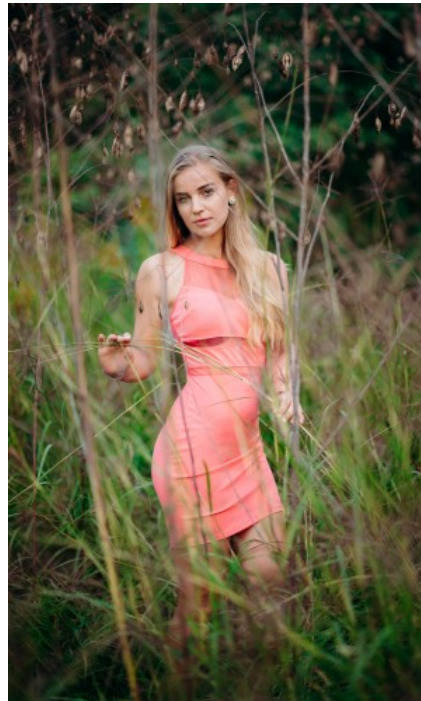

EDUCATION

Teaching degree for English and theology

SARAH G. - #13032

KREUZSTR. 34 · 33602 BIELEFELD · GERMANY · +49 521 3373 2910

WWW.THE-MODELS.DE · INFO@THE-MODELS.DE

HEIGHT · 163CM
SIZE · 34

SHOES · 37 EU
B/W/H · 82/60/85

YEAR OF BIRTH · 1995
HAIR · BLOND