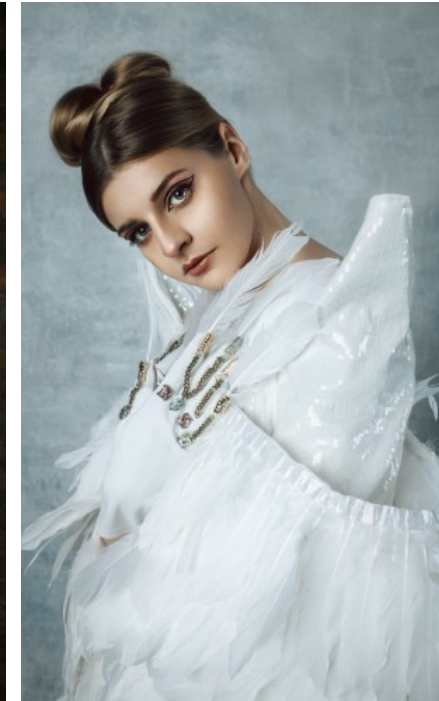

EDUCATION

anesthesia technical assistant, paramedic, Physician Assistant

BELINDA W. - #13705

KREUZSTR. 34 · 33602 BIELEFELD · GERMANY · +49 521 3373 2910

WWW.THE-MODELS.DE · INFO@THE-MODELS.DE

HEIGHT · 176CM
SIZE · 38

SHOES · 40 EU
B/W/H · 84/63/97

YEAR OF BIRTH · 1995
HAIR · DARK BLOND