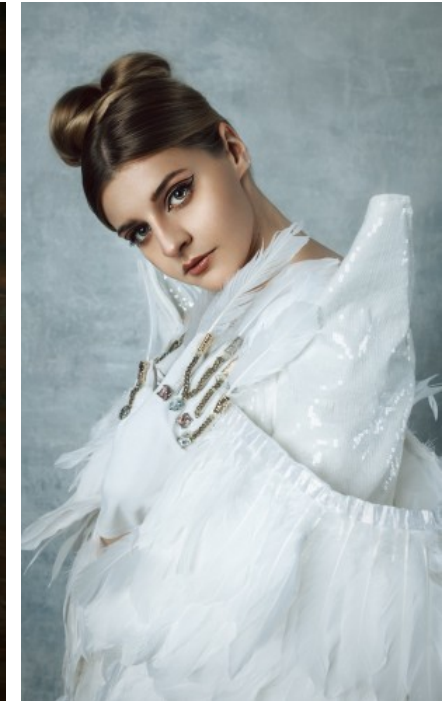

EDUCATION

anesthesia technical assistant, paramedic

BELINDA W. - #13705

KREUZSTR. 34 · 33602 BIELEFELD · GERMANY · +49 521 3373 2910

WWW.THE-MODELS.DE · INFO@THE-MODELS.DE

HEIGHT · 176CM
SIZE · 36/38

SHOES · 40 EU
B/W/H · 84/63/94

YEAR OF BIRTH · 1995
HAIR · DARK BLOND