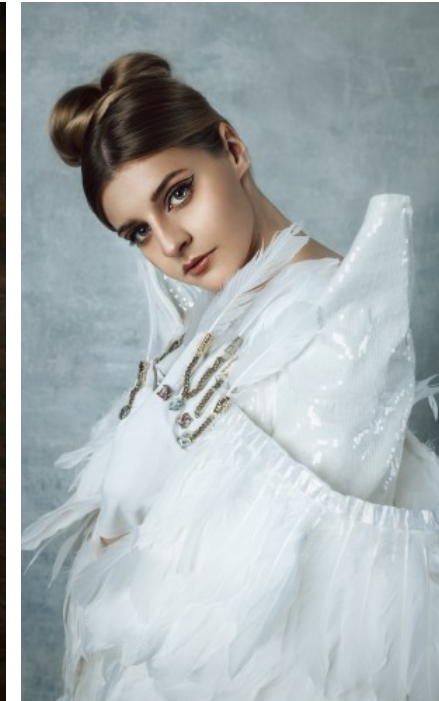

EDUCATION

anesthesia technical assistant, paramedic

BELINDA W. - #13705

KREUZSTR. 34 · 33602 BIELEFELD · GERMANY · +49 521 3373 2910

WWW.THE-MODELS.DE · INFO@THE-MODELS.DE

HEIGHT · 176CM
SIZE · 36/38

SHOES · 40 EU
B/W/H · 84/63/94

YEAR OF BIRTH · 1995
HAIR · DARK BLOND