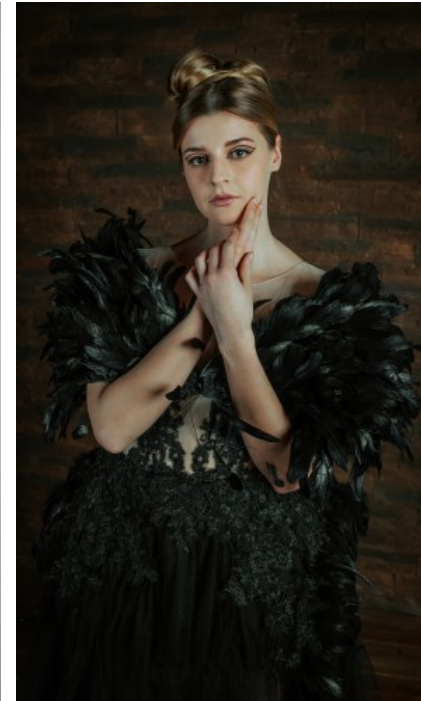

EDUCATION

anesthesia technical assistant, paramedic, Physician Assistant

BELINDA W. - #13705

KREUZSTR. 34 · 33602 BIELEFELD · GERMANY · +49 521 3373 2910

WWW.THE-MODELS.DE · INFO@THE-MODELS.DE

HEIGHT · 176CM
SIZE · 38

SHOES · 40 EU
B/W/H · 84/63/97

YEAR OF BIRTH · 1995
HAIR · DARK BLOND