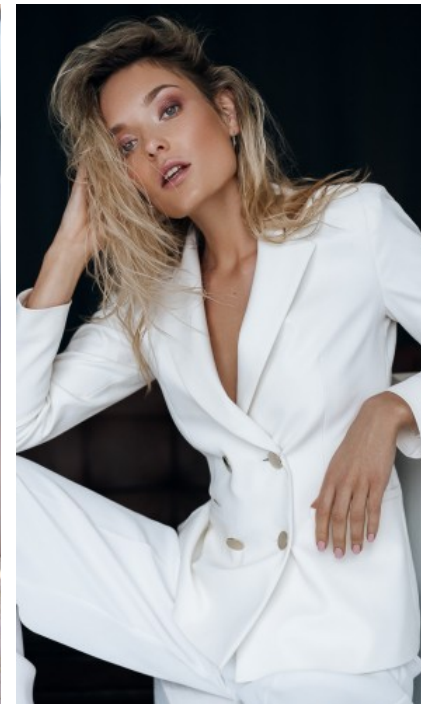

EDUCATION

High school, Bachelor degree

ALENA K. - #13714

KREUZSTR. 34 · 33602 BIELEFELD · GERMANY · +49 521 3373 2910

WWW.THE-MODELS.DE · INFO@THE-MODELS.DE

HEIGHT · 175CM
SIZE · 34/36

SHOES · 37 EU
B/W/H · 88/61/88

YEAR OF BIRTH · 1997
HAIR · BLOND