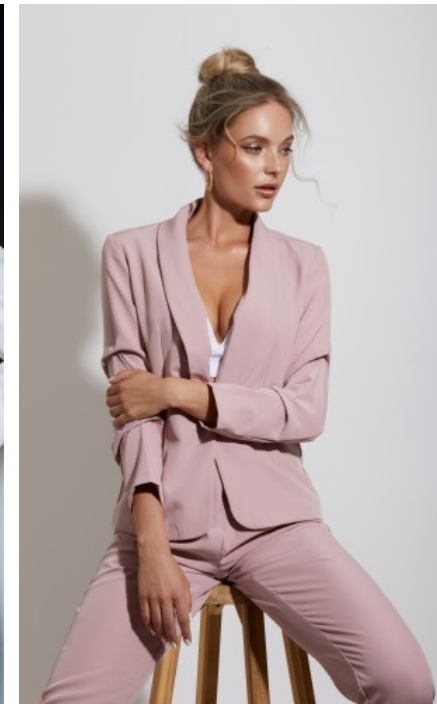

EDUCATION

High school, Bachelor degree

ALENA K. - #13714

KREUZSTR. 34 · 33602 BIELEFELD · GERMANY · +49 521 3373 2910

WWW.THE-MODELS.DE · INFO@THE-MODELS.DE

HEIGHT · 175CM
SIZE · 34/36

SHOES · 37 EU
B/W/H · 88/61/88

YEAR OF BIRTH · 1997
HAIR · BLOND