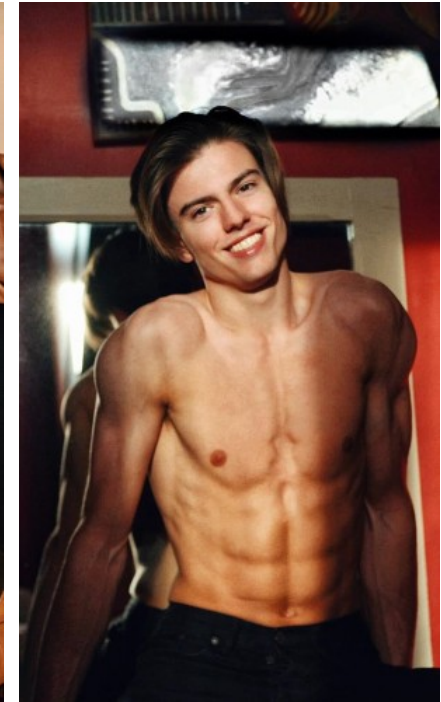

The models

LANGUAGE SKILLS

German · fluently
English · native
French · native

CURRENT OCCUPATION

Dual student

FAIR EXPERIENCE

I am an open and communicative person who likes to approach people.

EDUCATION

French Abitur

LÉOPOLD R. - #14133

KREUZSTR. 34 · 33602 BIELEFELD · GERMANY · +49 521 3373 2910

WWW.THE-MODELS.DE · INFO@THE-MODELS.DE

HEIGHT · 186CM
SIZE · 44

SHOES · 44 EU
B/W/H · 92/70/85

YEAR OF BIRTH · 2000
HAIR · LIGHT BROWN