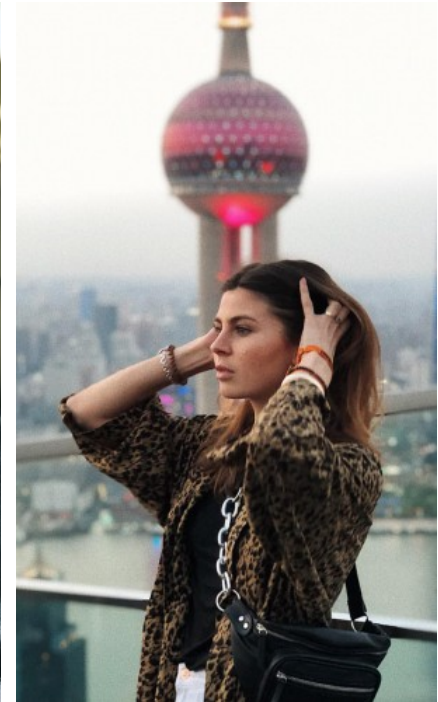

EDUCATION

Wholesale and foreign trade clerk

ANTONIA W. - #15368

KREUZSTR. 34 · 33602 BIELEFELD · GERMANY · +49 521 3373 2910

WWW.THE-MODELS.DE · INFO@THE-MODELS.DE

HEIGHT · 170CM
SIZE · 36

SHOES · 39 EU
B/W/H · 85/64/90

YEAR OF BIRTH · 1995
HAIR · DARK BROWN