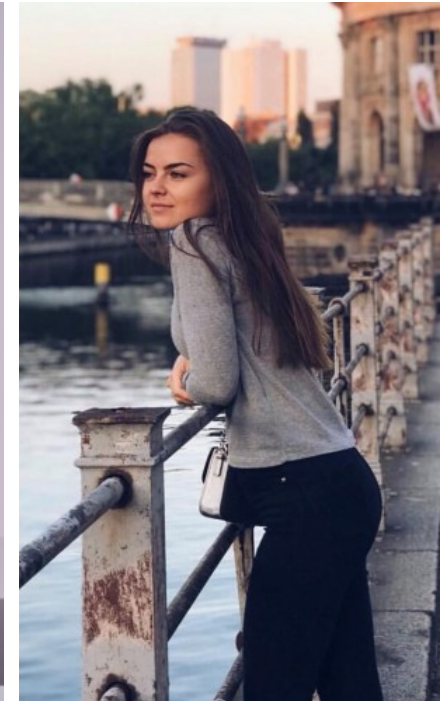

EDUCATION

Industrial clerk

JENNY B. - #16457

KREUZSTR. 34 · 33602 BIELEFELD · GERMANY · +49 521 3373 2910

WWW.THE-MODELS.DE · INFO@THE-MODELS.DE

HEIGHT · 163CM
SIZE · 34

SHOES · 37 EU
B/W/H · 85/60/90

YEAR OF BIRTH · 1997
HAIR · BROWN