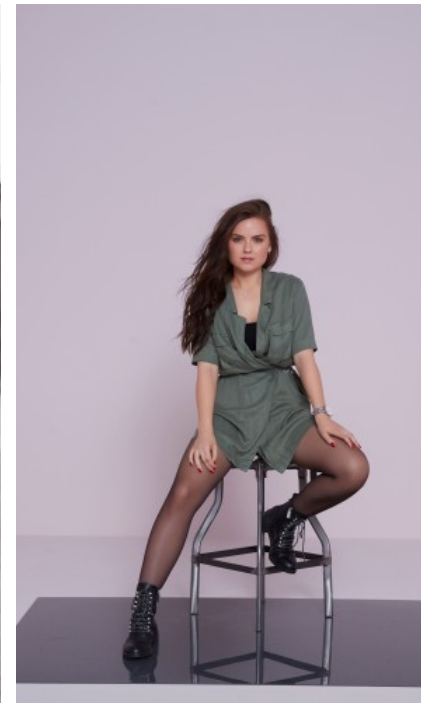

EDUCATION

Industrial clerk

JENNY B. - #16457

KREUZSTR. 34 · 33602 BIELEFELD · GERMANY · +49 521 3373 2910

WWW.THE-MODELS.DE · INFO@THE-MODELS.DE

HEIGHT · 163CM
SIZE · 34

SHOES · 37 EU
B/W/H · 85/60/90

YEAR OF BIRTH · 1997
HAIR · BROWN