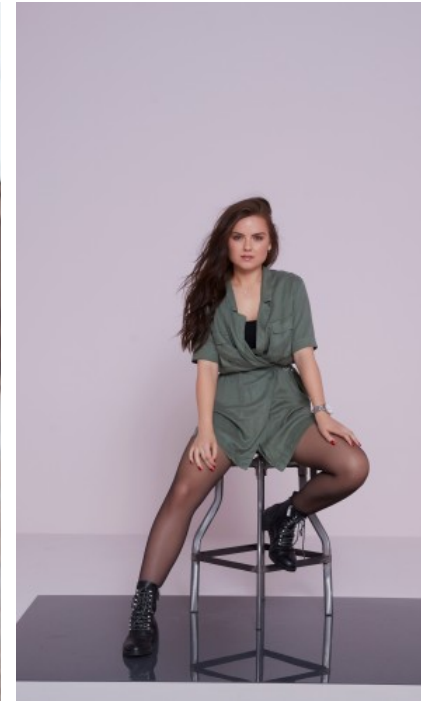

EDUCATION

Industrial clerk

JENNY B. - #16457

KREUZSTR. 34 · 33602 BIELEFELD · GERMANY · +49 521 3373 2910

WWW.THE-MODELS.DE · INFO@THE-MODELS.DE

HEIGHT · 163CM
SIZE · 34

SHOES · 37 EU
B/W/H · 85/60/90

YEAR OF BIRTH · 1997
HAIR · BROWN