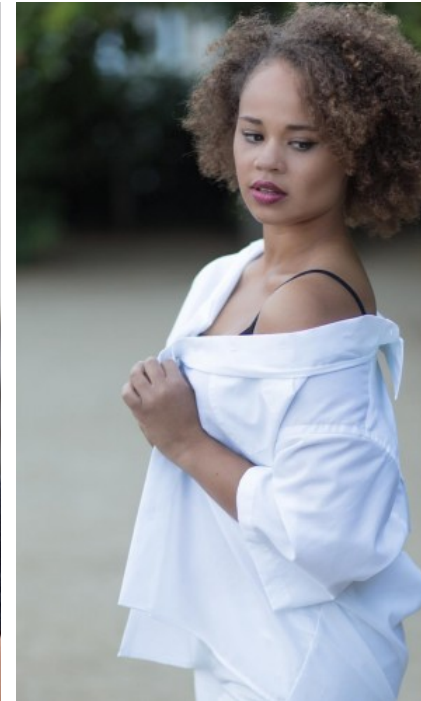

EDUCATION

B.A. European Legal Linguistics

VANESSA NKECHI U. - #16740

KREUZSTR. 34 · 33602 BIELEFELD · GERMANY · +49 521 3373 2910

WWW.THE-MODELS.DE · INFO@THE-MODELS.DE

HEIGHT · 169CM
SIZE · 36/38

SHOES · 39 EU
B/W/H · 89/77/93

YEAR OF BIRTH · 1996
HAIR · BROWN