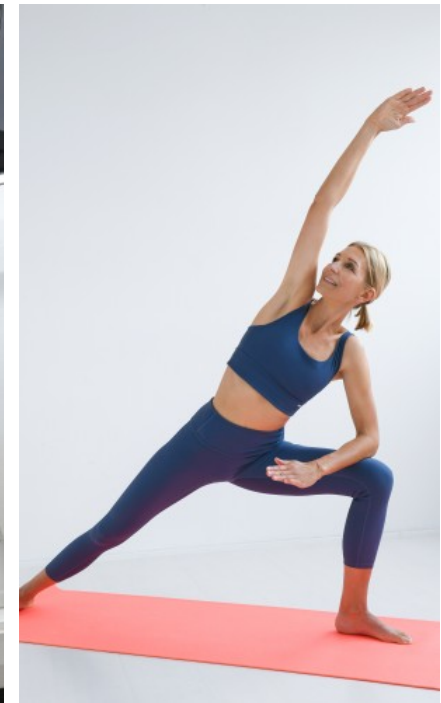

EDUCATION

Graphic design

BARBARA J. - #16802

KREUZSTR. 34 · 33602 BIELEFELD · GERMANY · +49 521 3373 2910

WWW.THE-MODELS.DE · INFO@THE-MODELS.DE

HEIGHT · 180CM
SIZE · 36/38

SHOES · 41 EU
B/W/H · 84/66/92

YEAR OF BIRTH · 1967
HAIR · DARK BLOND