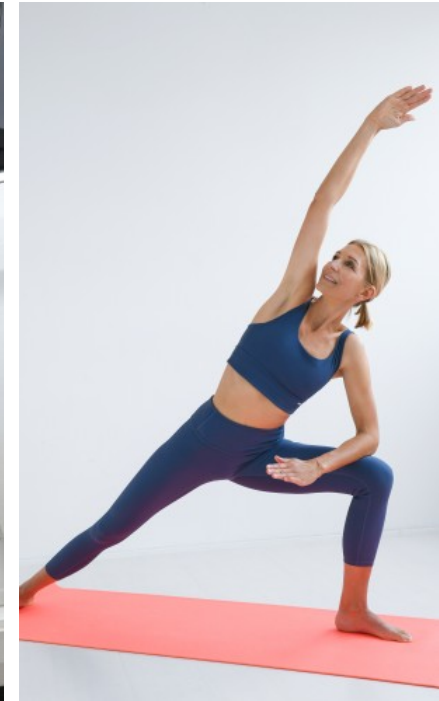

EDUCATION

Graphic design

BARBARA J. - #16802

KREUZSTR. 34 · 33602 BIELEFELD · GERMANY · +49 521 3373 2910

WWW.THE-MODELS.DE · INFO@THE-MODELS.DE

HEIGHT · 180CM
SIZE · 36/38

SHOES · 41 EU
B/W/H · 84/66/92

YEAR OF BIRTH · 1967
HAIR · DARK BLOND