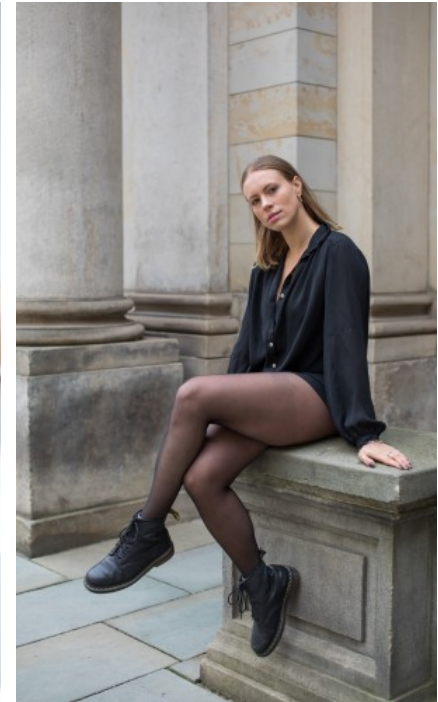

EDUCATION

Stage actress

LARA S. - #16882

KREUZSTR. 34 · 33602 BIELEFELD · GERMANY · +49 521 3373 2910

WWW.THE-MODELS.DE · INFO@THE-MODELS.DE

HEIGHT · 172CM
SIZE · 36/38

SHOES · 39 EU
B/W/H · 98/68/96

YEAR OF BIRTH · 1992
HAIR · DARK BLOND