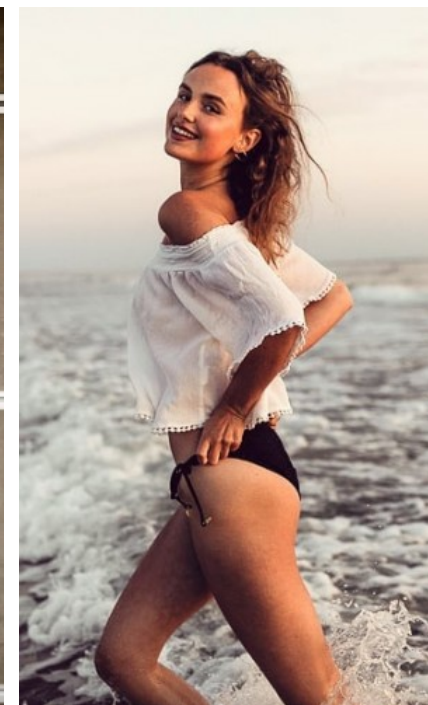

The models

LANGUAGE SKILLS

German · native
English · fluently
French · basic knowledge

FAIR EXPERIENCE

I already work as a moderator since 2016. Thus, I have gained various experiences and know how to present myself. I have also worked as a hostess at various events and trade fairs. For example, I was...

CURRENT OCCUPATION

Student; service staff at Peter Pane

EDUCATION

A-levels

ALINA S. - #17032

KREUZSTR. 34 · 33602 BIELEFELD · GERMANY · +49 521 3373 2910

WWW.THE-MODELS.DE · INFO@THE-MODELS.DE

HEIGHT · 178CM
SIZE · 36/38