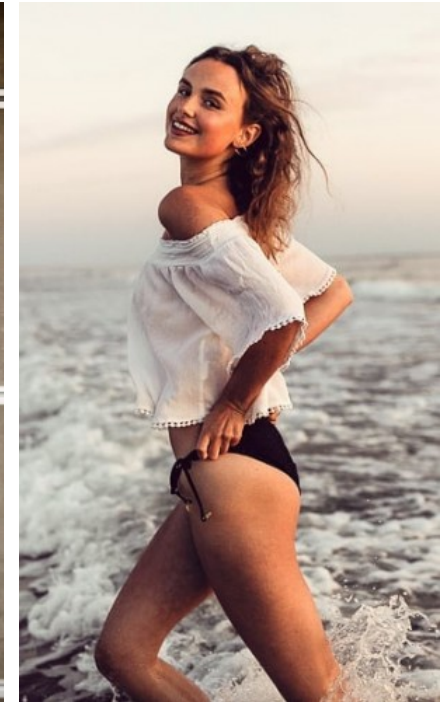

The models

LANGUAGE SKILLS

German · native
English · fluently
French · basic knowledge

FAIR EXPERIENCE

I already work as a moderator since 2016. Thus, I have gained various experiences and know how to present myself. I have also worked as a hostess at various events and trade fairs. For example, I was...

CURRENT OCCUPATION

Student; service staff at Peter Pane

EDUCATION

A-levels

ALINA S. - #17032

KREUZSTR. 34 · 33602 BIELEFELD · GERMANY · +49 521 3373 2910

WWW.THE-MODELS.DE · INFO@THE-MODELS.DE

HEIGHT · 178CM
SIZE · 36/38