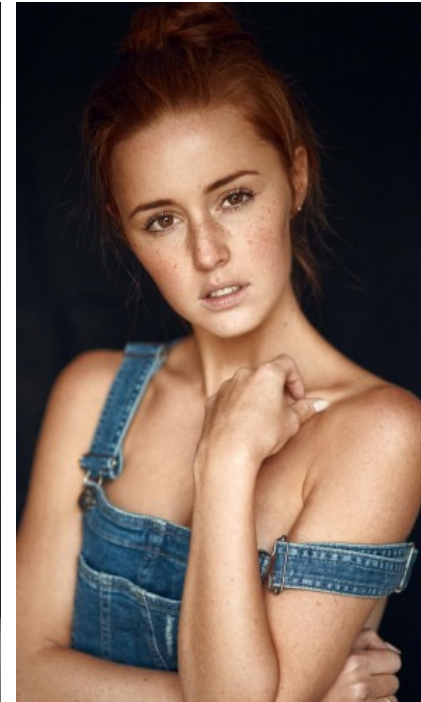

The models

LANGUAGE SKILLS

German · native
English · basic knowledge

FAIR EXPERIENCE

I have been working as a model since 2015. Here I was booked as a model for various portrait workshops or for shootings to expand the photographers' portfolios. I have also been booked for various age...

CURRENT OCCUPATION

Employee personnel administration

EDUCATION

Bank clerk

EVA H. - #17638

KREUZSTR. 34 · 33602 BIELEFELD · GERMANY · +49 521 3373 2910

WWW.THE-MODELS.DE · INFO@THE-MODELS.DE

HEIGHT · 163CM
SIZE · 34/36

SHOES · 36 EU
B/W/H · 86/67/89

YEAR OF BIRTH · 1992
HAIR · RED