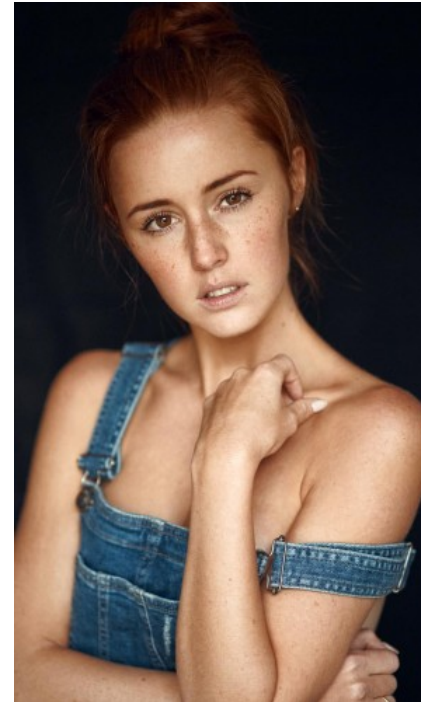

The models

LANGUAGE SKILLS

German · native
English · basic knowledge

FAIR EXPERIENCE

I have been working as a model since 2015. Here I was booked as a model for various portrait workshops or for shootings to expand the photographers' portfolios. I have also been booked for various age...

CURRENT OCCUPATION

Employee personnel administration

EDUCATION

Bank clerk

EVA H. - #17638

KREUZSTR. 34 · 33602 BIELEFELD · GERMANY · +49 521 3373 2910

WWW.THE-MODELS.DE · INFO@THE-MODELS.DE

HEIGHT · 163CM
SIZE · 34/36

SHOES · 36 EU
B/W/H · 86/67/89

YEAR OF BIRTH · 1992
HAIR · RED