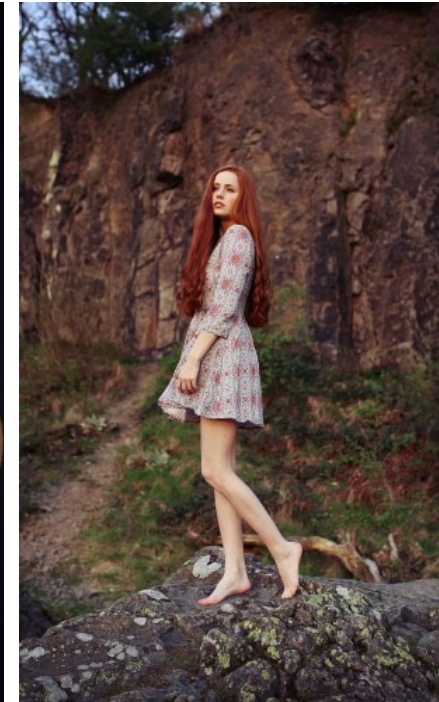

EDUCATION

Bank clerk

EVA H. - #17638

KREUZSTR. 34 · 33602 BIELEFELD · GERMANY · +49 521 3373 2910

WWW.THE-MODELS.DE · INFO@THE-MODELS.DE

HEIGHT · 163CM
SIZE · 34/36

SHOES · 36 EU
B/W/H · 86/67/89

YEAR OF BIRTH · 1992
HAIR · RED