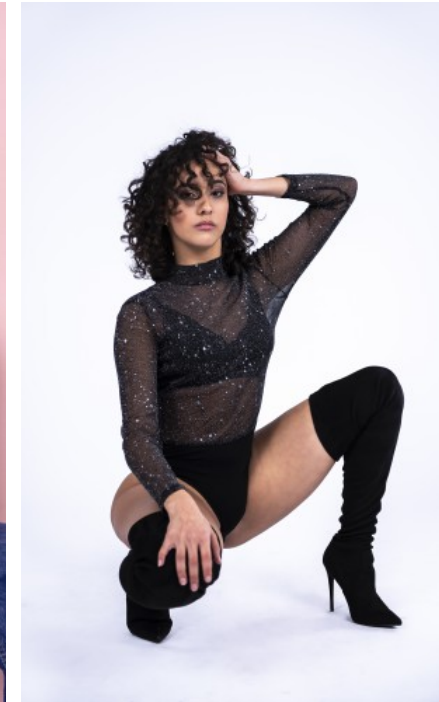

EDUCATION

Bachelor of Arts

HANNAH M. - #18544

KREUZSTR. 34 · 33602 BIELEFELD · GERMANY · +49 521 3373 2910

WWW.THE-MODELS.DE · INFO@THE-MODELS.DE

HEIGHT · 163CM
SIZE · 34/36

SHOES · 37 EU
B/W/H · 77/65/92

YEAR OF BIRTH · 1997
HAIR · DARK BROWN