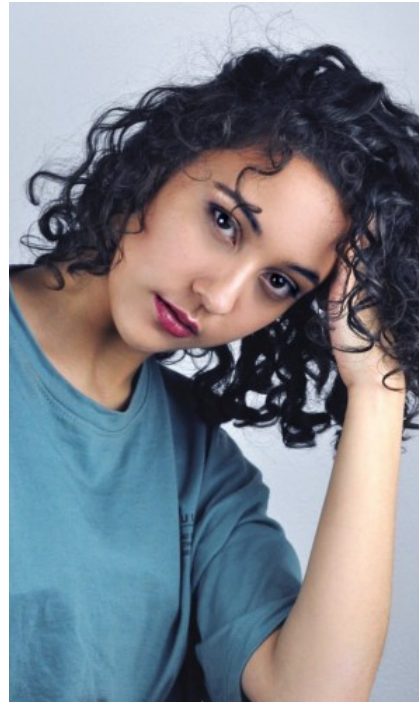

The models

LANGUAGE SKILLS

German · native
English · fluently
French ·

FAIR EXPERIENCE

I am always willing to learn new things and broaden my horizons. In addition, having worked as a professional dancer for many years now, I am aware of how to behave professionally and reliably, and ha...

CURRENT OCCUPATION

Student and freelance dancer/model

EDUCATION

Bachelor of Arts

HANNAH M. - #18544

KREUZSTR. 34 · 33602 BIELEFELD · GERMANY · +49 521 3373 2910

WWW.THE-MODELS.DE · INFO@THE-MODELS.DE

HEIGHT · 163CM
SIZE · 34/36

SHOES · 37 EU
B/W/H · 77/65/92

YEAR OF BIRTH · 1997
HAIR · DARK BROWN