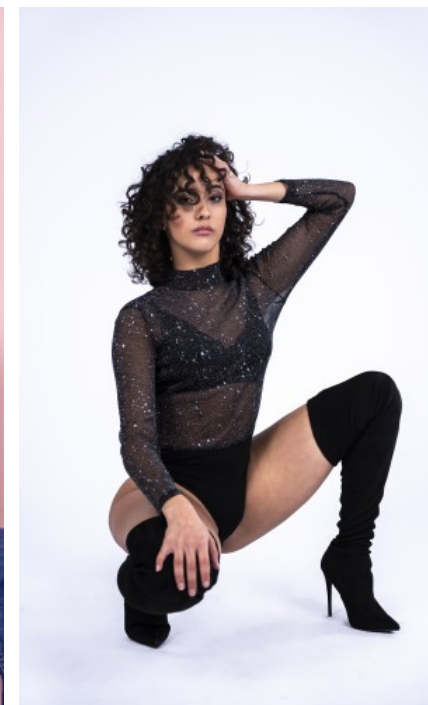

EDUCATION

Bachelor of Arts

HANNAH M. - #18544

KREUZSTR. 34 · 33602 BIELEFELD · GERMANY · +49 521 3373 2910

WWW.THE-MODELS.DE · INFO@THE-MODELS.DE

HEIGHT · 163CM
SIZE · 34/36

SHOES · 37 EU
B/W/H · 77/65/92

YEAR OF BIRTH · 1997
HAIR · DARK BROWN