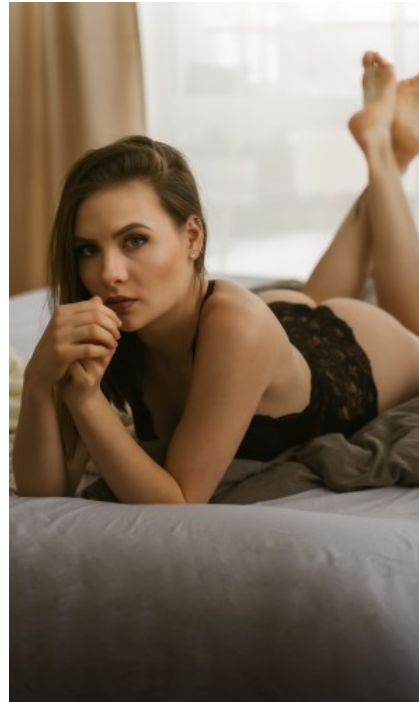

EDUCATION

Surgical assistant

ELINA Z. - #19764

KREUZSTR. 34 · 33602 BIELEFELD · GERMANY · +49 521 3373 2910

WWW.THE-MODELS.DE · INFO@THE-MODELS.DE

HEIGHT · 170CM
SIZE · 36/38

SHOES · 40 EU
B/W/H · 92/71/92

YEAR OF BIRTH · 1994
HAIR · LIGHT BROWN