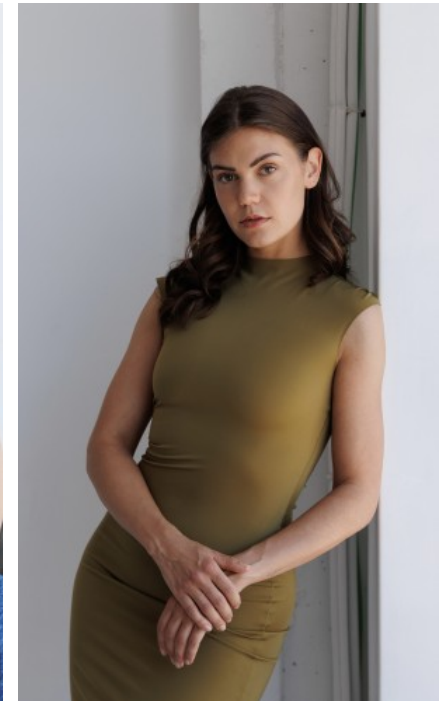

EDUCATION

Bachelor International Management

SABRINA S. - #20005

KREUZSTR. 34 · 33602 BIELEFELD · GERMANY · +49 521 3373 2910

WWW.THE-MODELS.DE · INFO@THE-MODELS.DE

HEIGHT · 170CM
SIZE · 34/36

SHOES · 38 EU
B/W/H · 87/66/98

YEAR OF BIRTH · 1997
HAIR · BROWN