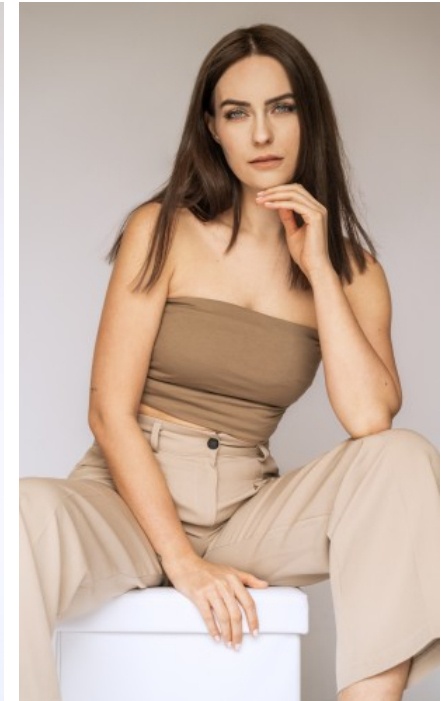

EDUCATION

Educator

CARINA S. - #21516

KREUZSTR. 34 · 33602 BIELEFELD · GERMANY · +49 521 3373 2910

WWW.THE-MODELS.DE · INFO@THE-MODELS.DE

HEIGHT · 174CM
SIZE · 36

SHOES · 41 EU
B/W/H · 88/63/91

YEAR OF BIRTH · 1995
HAIR · BROWN