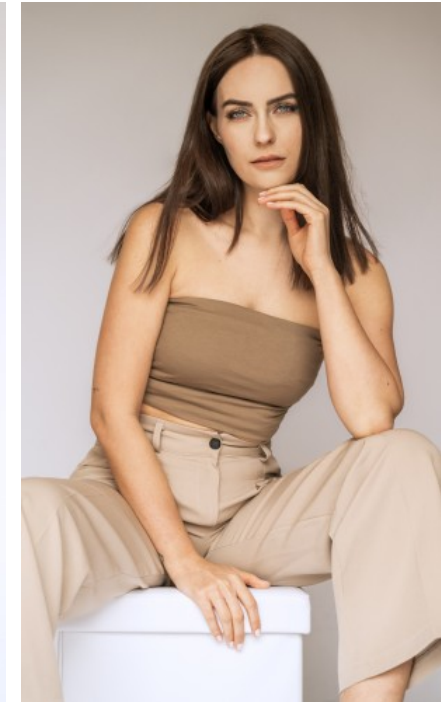

EDUCATION

Educator

CARINA S. - #21516

KREUZSTR. 34 · 33602 BIELEFELD · GERMANY · +49 521 3373 2910

WWW.THE-MODELS.DE · INFO@THE-MODELS.DE

HEIGHT · 174CM
SIZE · 36

SHOES · 41 EU
B/W/H · 88/63/91

YEAR OF BIRTH · 1995
HAIR · BROWN