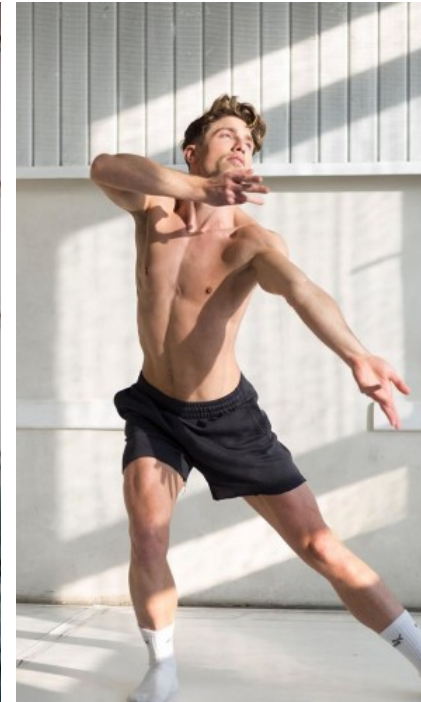

The models

LANGUAGE SKILLS

German · native
English · fluently

CURRENT OCCUPATION

Actor // Dancer

FAIR EXPERIENCE

I work since 2016 in dance for Oper Frankfurt,
Staatstheater Wiesbaden, Nationaltheater Mannheim.

EDUCATION

Actors Dancers

MANUEL G. - #21806

KREUZSTR. 34 · 33602 BIELEFELD · GERMANY · +49 521 3373 2910

WWW.THE-MODELS.DE · INFO@THE-MODELS.DE

HEIGHT · 175CM
SIZE · 46/48

SHOES · 42 EU
B/W/H · 88/72/90

YEAR OF BIRTH · 1992
HAIR · BLOND