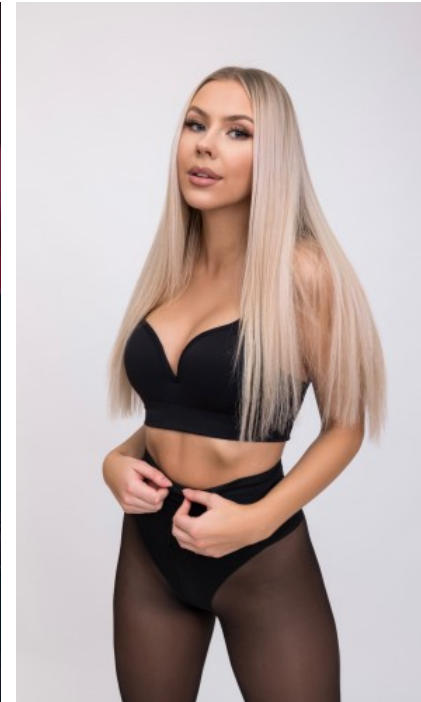

EDUCATION

High school graduation

ALINA G. - #22891

KREUZSTR. 34 · 33602 BIELEFELD · GERMANY · +49 521 3373 2910

WWW.THE-MODELS.DE · INFO@THE-MODELS.DE

HEIGHT · 173CM
SIZE · 36

SHOES · 39 EU
B/W/H · 86/68/92

YEAR OF BIRTH · 1997
HAIR · LIGHT BLOND