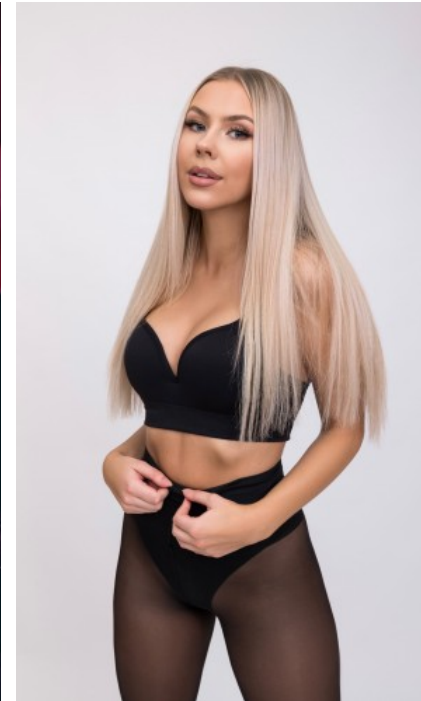

EDUCATION

High school graduation

ALINA G. - #22891

KREUZSTR. 34 · 33602 BIELEFELD · GERMANY · +49 521 3373 2910

WWW.THE-MODELS.DE · INFO@THE-MODELS.DE

HEIGHT · 173CM
SIZE · 36

SHOES · 39 EU
B/W/H · 86/68/92

YEAR OF BIRTH · 1997
HAIR · LIGHT BLOND