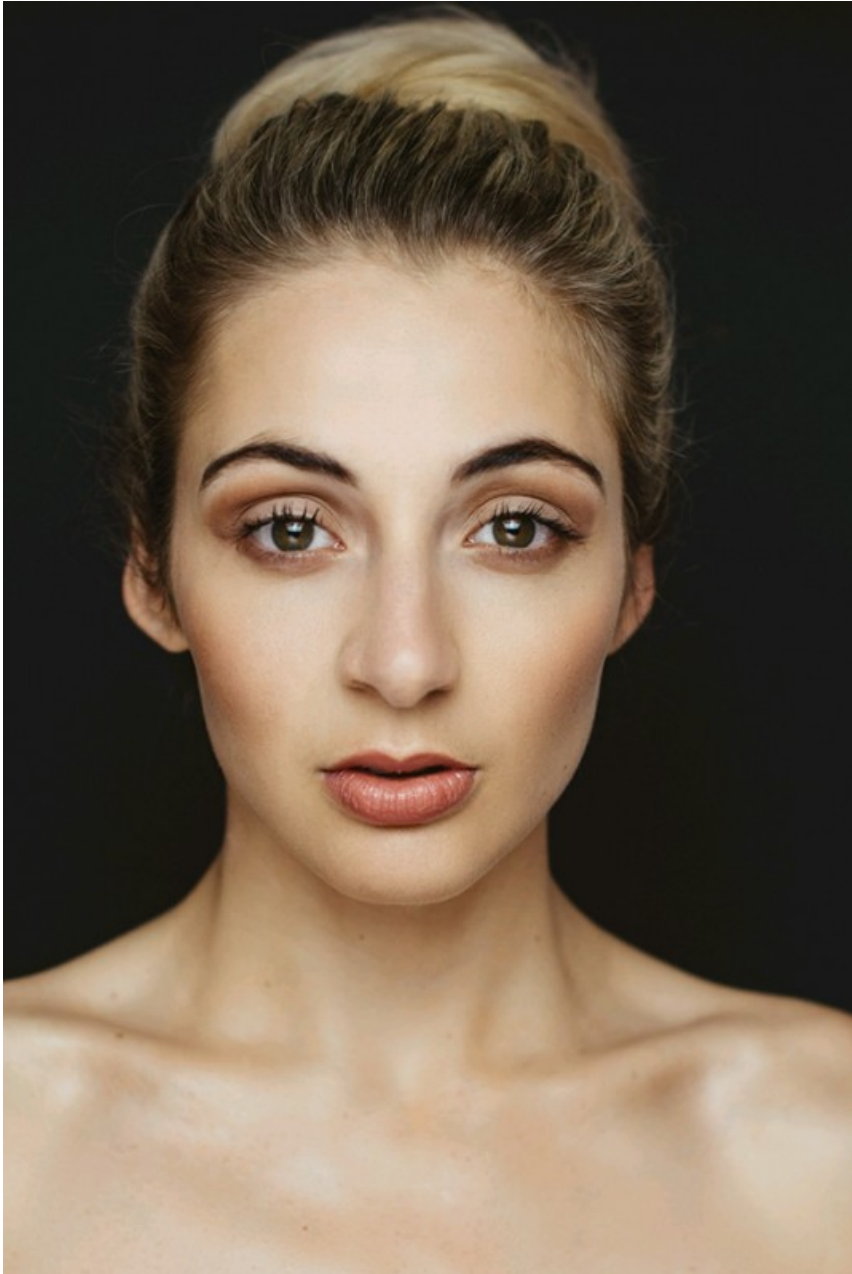

The models

LANGUAGE SKILLS

German · native
English · fluently
Spanish · basic knowledge
Hungarian · fluently

CURRENT OCCUPATION

college student

FAIR EXPERIENCE

I am a very open-minded communicative person.

EDUCATION

BA of Arts

EVELYN D. - #2294

KREUZSTR. 34 · 33602 BIELEFELD · GERMANY · +49 521 3373 2910

WWW.THE-MODELS.DE · INFO@THE-MODELS.DE

HEIGHT · 178CM
SIZE · 36

SHOES · 40 EU
B/W/H · 90/67/95

YEAR OF BIRTH · 1991
HAIR · BLOND