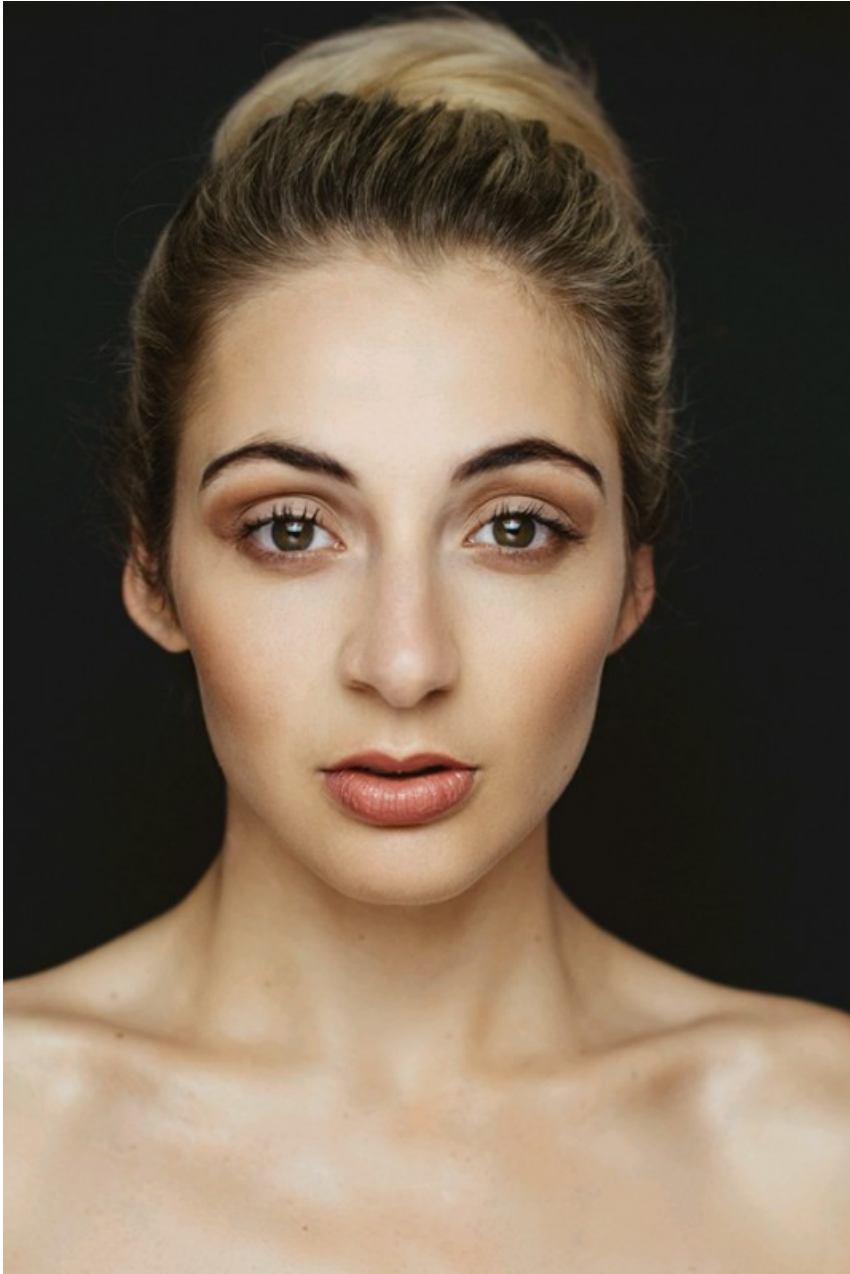

The models

LANGUAGE SKILLS

German · native
English · fluently
Spanish · basic knowledge
Hungarian · fluently

CURRENT OCCUPATION

college student

FAIR EXPERIENCE

I am a very open-minded communicative person.

EDUCATION

BA of Arts

EVELYN D. - #2294

KREUZSTR. 34 · 33602 BIELEFELD · GERMANY · +49 521 3373 2910

WWW.THE-MODELS.DE · INFO@THE-MODELS.DE

HEIGHT · 178CM
SIZE · 36

SHOES · 40 EU
B/W/H · 90/67/95

YEAR OF BIRTH · 1991
HAIR · BLOND