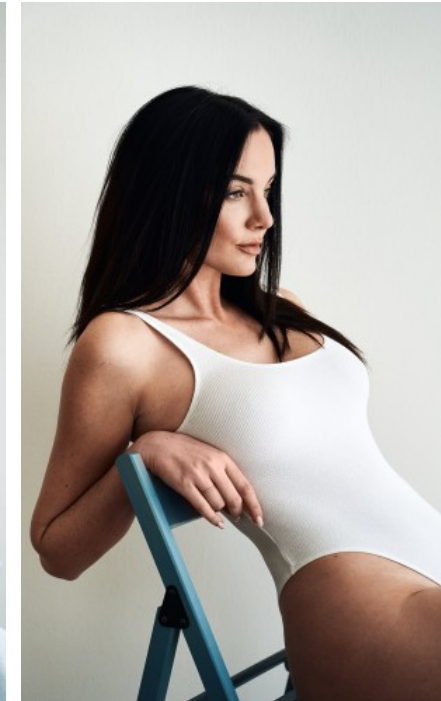

EDUCATION

Retail trade

NICOLE P. - #23190

KREUZSTR. 34 · 33602 BIELEFELD · GERMANY · +49 521 3373 2910

WWW.THE-MODELS.DE · INFO@THE-MODELS.DE

HEIGHT · 184CM
SIZE · 36

SHOES · 42 EU
B/W/H · 90/65/96

YEAR OF BIRTH · 1991
HAIR · DARK BROWN