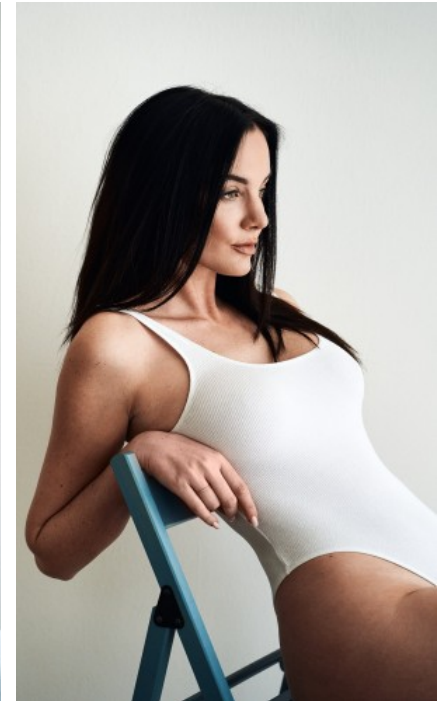

EDUCATION

Retail trade

NICOLE P. - #23190

KREUZSTR. 34 · 33602 BIELEFELD · GERMANY · +49 521 3373 2910

WWW.THE-MODELS.DE · INFO@THE-MODELS.DE

HEIGHT · 184CM
SIZE · 36

SHOES · 42 EU
B/W/H · 90/65/96

YEAR OF BIRTH · 1991
HAIR · DARK BROWN