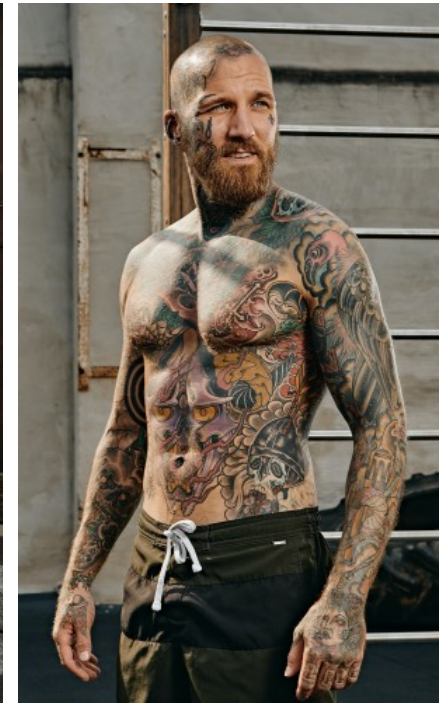

EDUCATION

Kundendienst-Techniker

TIM H. - #24619

KREUZSTR. 34 · 33602 BIELEFELD · GERMANY · +49 521 3373 2910

WWW.THE-MODELS.DE · INFO@THE-MODELS.DE

HEIGHT · 180CM
SIZE · 46/48

SHOES · 41 EU
B/W/H · 99/81/90

YEAR OF BIRTH · 1987
HAIR · DARK BLOND