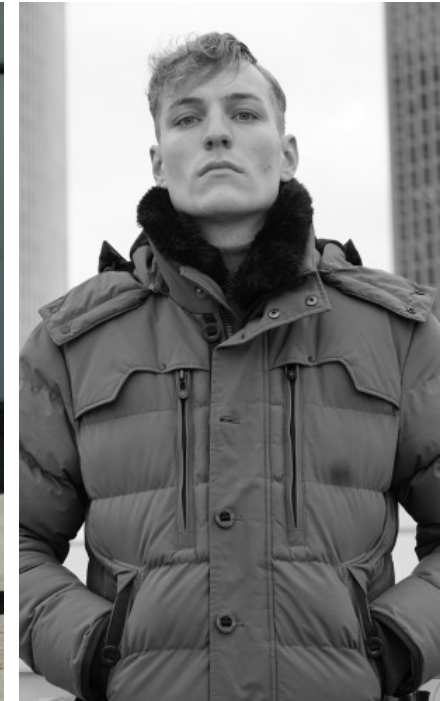

EDUCATION

Bachelor teaching degree, diploma for percussion

ROBIN D. - #26505

KREUZSTR. 34 · 33602 BIELEFELD · GERMANY · +49 521 3373 2910

WWW.THE-MODELS.DE · INFO@THE-MODELS.DE

HEIGHT · 185CM
SIZE · 48

SHOES · 46 EU
B/W/H · 103/80/93