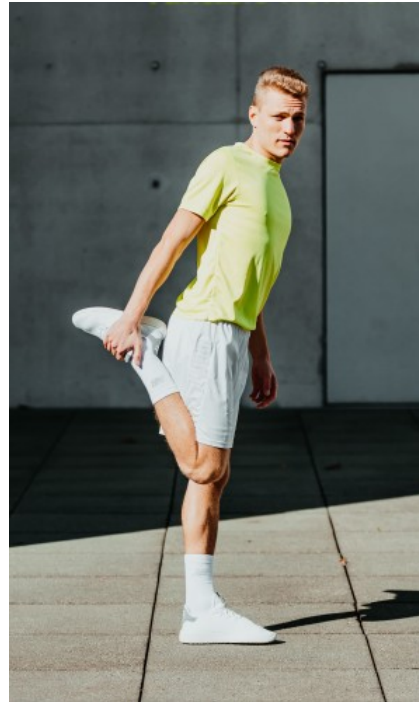

The models

LANGUAGE SKILLS

German · native
English · fluently

CURRENT OCCUPATION

Sports and philosophy student

FAIR EXPERIENCE

Through my work as a musician (a lot of stage experience) and my training as a mental coach (hypnosis coach) I am very communicative, open and able to approach people. I am always very organized, punc...

EDUCATION

Bachelor teaching degree, diploma for percussion

ROBIN D. - #26505

KREUZSTR. 34 · 33602 BIELEFELD · GERMANY · +49 521 3373 2910

WWW.THE-MODELS.DE · INFO@THE-MODELS.DE

HEIGHT · 185CM
SIZE · 48

SHOES · 46 EU
B/W/H · 103/80/93