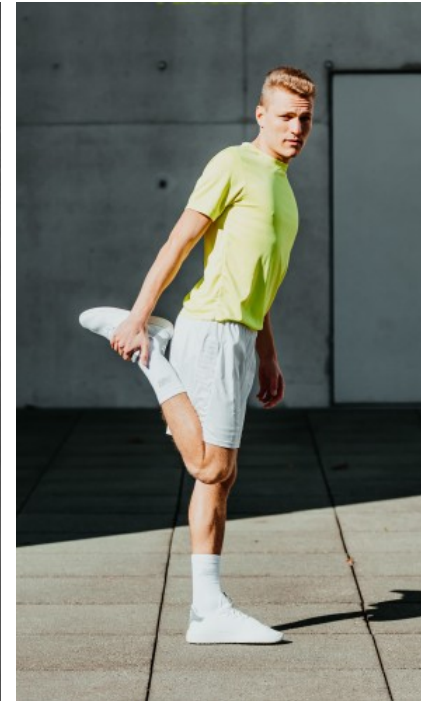

The models

LANGUAGE SKILLS

German · native
English · fluently

CURRENT OCCUPATION

Sports and philosophy student

FAIR EXPERIENCE

Through my work as a musician (a lot of stage experience) and my training as a mental coach (hypnosis coach) I am very communicative, open and able to approach people. I am always very organized, punc...

EDUCATION

Bachelor teaching degree, diploma for percussion

ROBIN D. - #26505

KREUZSTR. 34 · 33602 BIELEFELD · GERMANY · +49 521 3373 2910

WWW.THE-MODELS.DE · INFO@THE-MODELS.DE

HEIGHT · 185CM
SIZE · 48

SHOES · 46 EU
B/W/H · 103/80/93