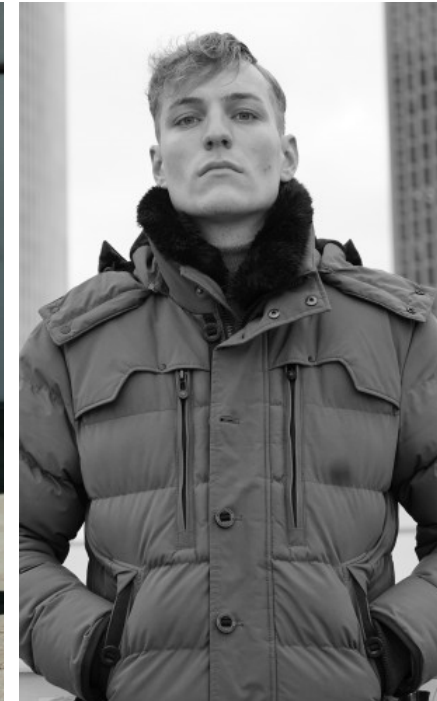

EDUCATION

Bachelor teaching degree, diploma for percussion

ROBIN D. - #26505

KREUZSTR. 34 · 33602 BIELEFELD · GERMANY · +49 521 3373 2910

WWW.THE-MODELS.DE · INFO@THE-MODELS.DE

HEIGHT · 185CM
SIZE · 48

SHOES · 46 EU
B/W/H · 103/80/93