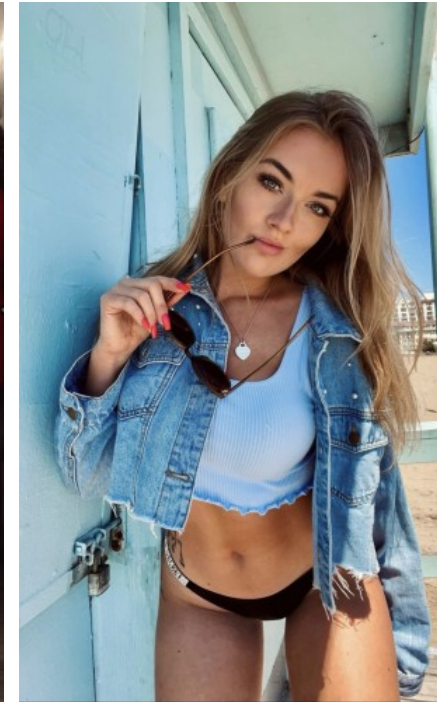

The models

LANGUAGE SKILLS

German · native
English · fluently
Italian · basic knowledge

CURRENT OCCUPATION

student

FAIR EXPERIENCE

I consider myself to be an ambitious, extroverted, and self-confident young woman. I bring perseverance, discipline and a quick grasp.

EDUCATION

high school graduation

FELICIA SOPHIA R. - #27007

KREUZSTR. 34 · 33602 BIELEFELD · GERMANY · +49 521 3373 2910

WWW.THE-MODELS.DE · INFO@THE-MODELS.DE

HEIGHT · 174CM
SIZE · 36/38

SHOES · 39 EU
B/W/H · 90/70/87