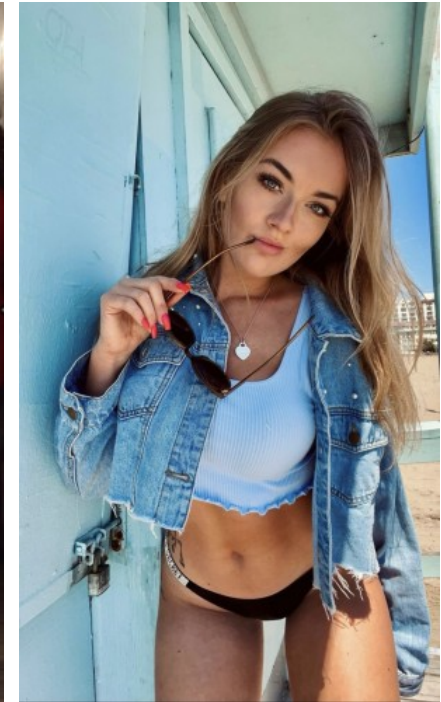

The models

LANGUAGE SKILLS

German · native
English · fluently
Italian · basic knowledge

CURRENT OCCUPATION

student

FAIR EXPERIENCE

I consider myself to be an ambitious, extroverted, and self-confident young woman. I bring perseverance, discipline and a quick grasp.

EDUCATION

high school graduation

FELICIA SOPHIA R. - #27007

KREUZSTR. 34 · 33602 BIELEFELD · GERMANY · +49 521 3373 2910

WWW.THE-MODELS.DE · INFO@THE-MODELS.DE

HEIGHT · 174CM
SIZE · 36/38

SHOES · 39 EU
B/W/H · 90/70/87