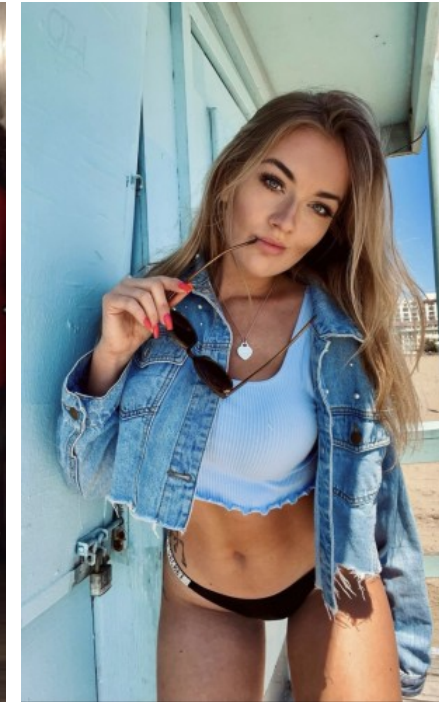

The models

LANGUAGE SKILLS

German · native
English · fluently
Italian · basic knowledge

CURRENT OCCUPATION

student

FAIR EXPERIENCE

I consider myself to be an ambitious, extroverted, and self-confident young woman. I bring perseverance, discipline and a quick grasp.

EDUCATION

high school graduation

FELICIA SOPHIA R. - #27007

KREUZSTR. 34 · 33602 BIELEFELD · GERMANY · +49 521 3373 2910

WWW.THE-MODELS.DE · INFO@THE-MODELS.DE

HEIGHT · 174CM
SIZE · 36/38

SHOES · 39 EU
B/W/H · 90/70/87