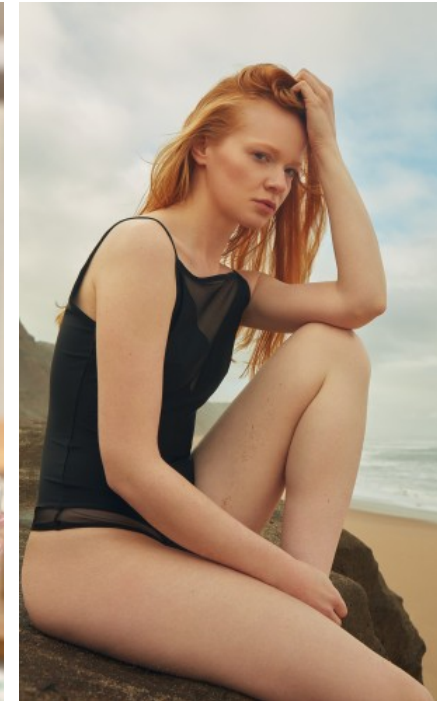

The models

LANGUAGE SKILLS

German · native
English · fluently
Spanish · fluently
Italian · basic knowledge

CURRENT OCCUPATION

college student

FAIR EXPERIENCE

As a hostess I could already gain experience. I am an open and communicative person.

EDUCATION

/

ANNALENE W. - #2711

KREUZSTR. 34 · 33602 BIELEFELD · GERMANY · +49 521 3373 2910

WWW.THE-MODELS.DE · INFO@THE-MODELS.DE

HEIGHT · 175CM
SIZE · 36

SHOES · 40 EU
B/W/H · 84/67/96

YEAR OF BIRTH · 1994
HAIR · RED