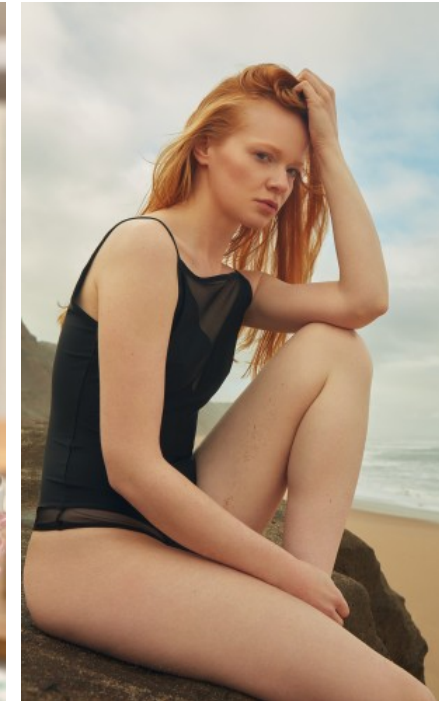

The models

LANGUAGE SKILLS

German · native
English · fluently
Spanish · fluently
Italian · basic knowledge

CURRENT OCCUPATION

college student

FAIR EXPERIENCE

As a hostess I could already gain experience. I am an open and communicative person.

EDUCATION

/

ANNAELENE W. - #2711

KREUZSTR. 34 · 33602 BIELEFELD · GERMANY · +49 521 3373 2910

WWW.THE-MODELS.DE · INFO@THE-MODELS.DE

HEIGHT · 175CM
SIZE · 34/36

SHOES · 40 EU
B/W/H · 84/67/96

YEAR OF BIRTH · 1994
HAIR · RED