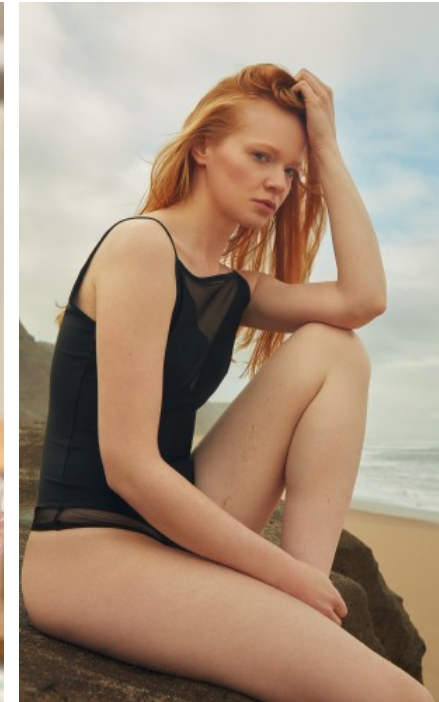

The models

LANGUAGE SKILLS

German · native
English · fluently
Spanish · fluently
Italian · basic knowledge

CURRENT OCCUPATION

college student

FAIR EXPERIENCE

As a hostess I could already gain experience. I am an open and communicative person.

EDUCATION

/

ANNAELENE W. - #2711

KREUZSTR. 34 · 33602 BIELEFELD · GERMANY · +49 521 3373 2910

WWW.THE-MODELS.DE · INFO@THE-MODELS.DE

HEIGHT · 175CM
SIZE · 34/36

SHOES · 40 EU
B/W/H · 84/67/96

YEAR OF BIRTH · 1994
HAIR · RED