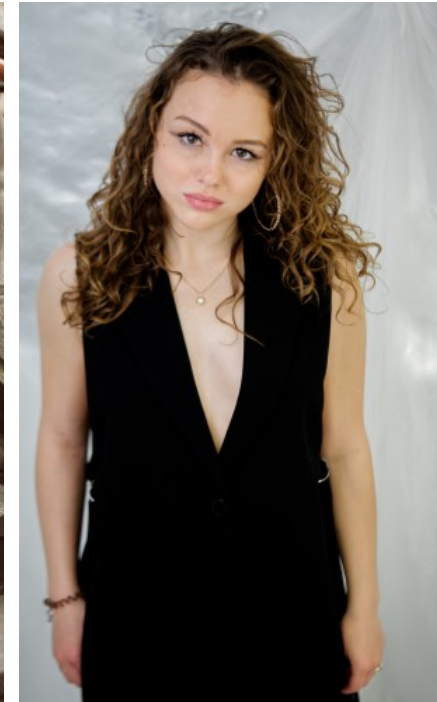

The models

LANGUAGE SKILLS

German · native
English · fluently
French · fluently
Russian · fluently

CURRENT OCCUPATION

Student

FAIR EXPERIENCE

Since I have already gained some experience as a hostess, I am already familiar with various tasks.

EDUCATION

A-levels

ANASTASIA S. - #27164

KREUZSTR. 34 · 33602 BIELEFELD · GERMANY · +49 521 3373 2910

WWW.THE-MODELS.DE · INFO@THE-MODELS.DE

HEIGHT · 169CM
SIZE · 34/36

SHOES · 38 EU
B/W/H · 85/62/85

YEAR OF BIRTH · 2002
HAIR · DARK BLOND