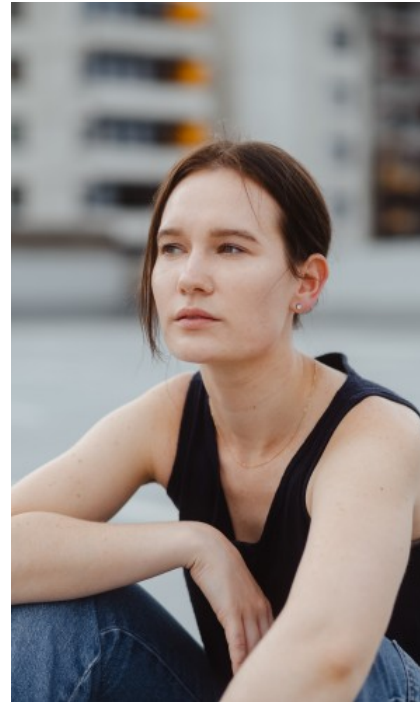

The models

LANGUAGE SKILLS

German · native
English · fluently
French · basic knowledge
Hungarian · fluently

CURRENT OCCUPATION

Mini job

FAIR EXPERIENCE

Through my training as a musical performer I got a job as a dance model for a Thomas Gottschalk show on ZDF. Furthermore, I have already participated in various films as an extra and was a live entert...

EDUCATION

Musical training

VANESSA R. - #28716

KREUZSTR. 34 · 33602 BIELEFELD · GERMANY · +49 521 3373 2910

WWW.THE-MODELS.DE · INFO@THE-MODELS.DE

HEIGHT · 167CM
SIZE · 34/36

SHOES · 38 EU
B/W/H · 84/65/90

YEAR OF BIRTH · 1997
HAIR · DARK BROWN