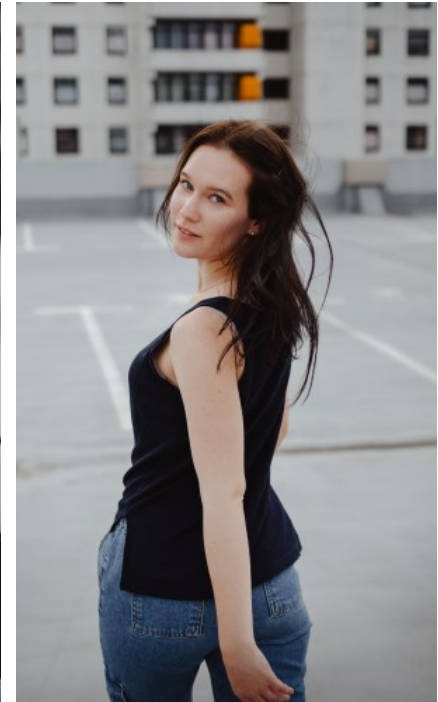

The models

LANGUAGE SKILLS

German · native
English · fluently
French · basic knowledge
Hungarian · fluently

CURRENT OCCUPATION

Mini job

FAIR EXPERIENCE

Through my training as a musical performer I got a job as a dance model for a Thomas Gottschalk show on ZDF. Furthermore, I have already participated in various films as an extra and was a live entert...

EDUCATION

Musical training

VANESSA R. - #28716

KREUZSTR. 34 · 33602 BIELEFELD · GERMANY · +49 521 3373 2910

WWW.THE-MODELS.DE · INFO@THE-MODELS.DE

HEIGHT · 167CM
SIZE · 34/36

SHOES · 38 EU
B/W/H · 84/65/90

YEAR OF BIRTH · 1997
HAIR · DARK BROWN