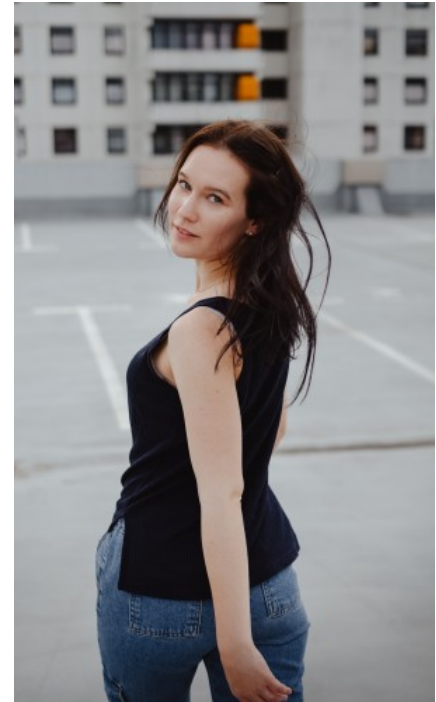

The models

LANGUAGE SKILLS

German · native
English · fluently
French · basic knowledge
Hungarian · fluently

CURRENT OCCUPATION

Mini job

FAIR EXPERIENCE

Through my training as a musical performer I got a job as a dance model for a Thomas Gottschalk show on ZDF. Furthermore, I have already participated in various films as an extra and was a live entert...

EDUCATION

Musical training

VANESSA R. - #28716

KREUZSTR. 34 · 33602 BIELEFELD · GERMANY · +49 521 3373 2910

WWW.THE-MODELS.DE · INFO@THE-MODELS.DE

HEIGHT · 167CM
SIZE · 34/36

SHOES · 38 EU
B/W/H · 84/65/90

YEAR OF BIRTH · 1997
HAIR · DARK BROWN