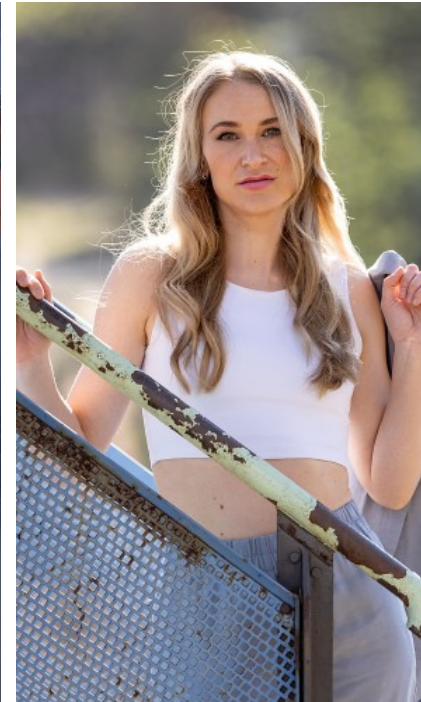

EDUCATION

beautician

ANNALISA S. - #2901

KREUZSTR. 34 · 33602 BIELEFELD · GERMANY · +49 521 3373 2910

WWW.THE-MODELS.DE · INFO@THE-MODELS.DE

HEIGHT · 180CM
SIZE · 38

SHOES · 40 EU
B/W/H · 90/75/101

YEAR OF BIRTH · 1988
HAIR · BLOND