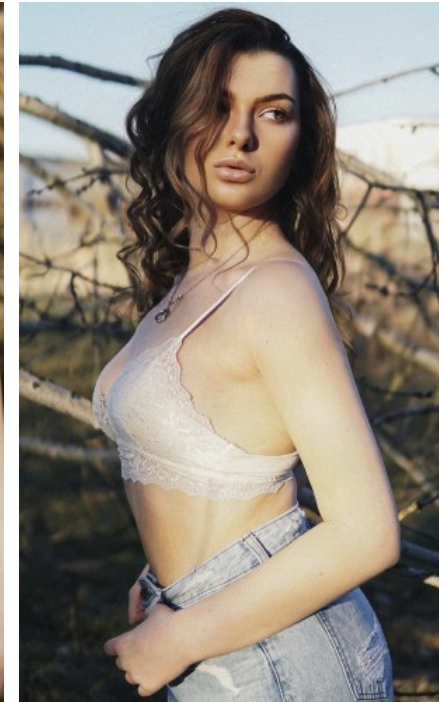

EDUCATION

Office management assistant

LENA S. - #29078

KREUZSTR. 34 · 33602 BIELEFELD · GERMANY · +49 521 3373 2910

WWW.THE-MODELS.DE · INFO@THE-MODELS.DE

HEIGHT · 168CM
SIZE · 36/38

SHOES · 38 EU
B/W/H · 89/70/92

YEAR OF BIRTH · 2002
HAIR · BROWN