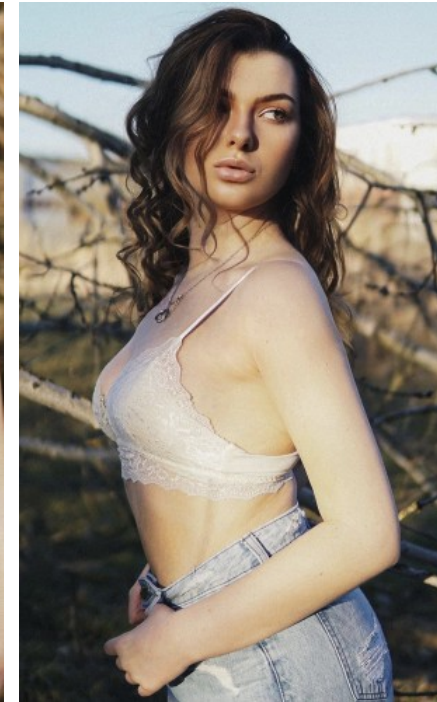

EDUCATION

Office management assistant

LENA S. - #29078

KREUZSTR. 34 · 33602 BIELEFELD · GERMANY · +49 521 3373 2910

WWW.THE-MODELS.DE · INFO@THE-MODELS.DE

HEIGHT · 168CM
SIZE · 36/38

SHOES · 38 EU
B/W/H · 89/70/92

YEAR OF BIRTH · 2002
HAIR · BROWN