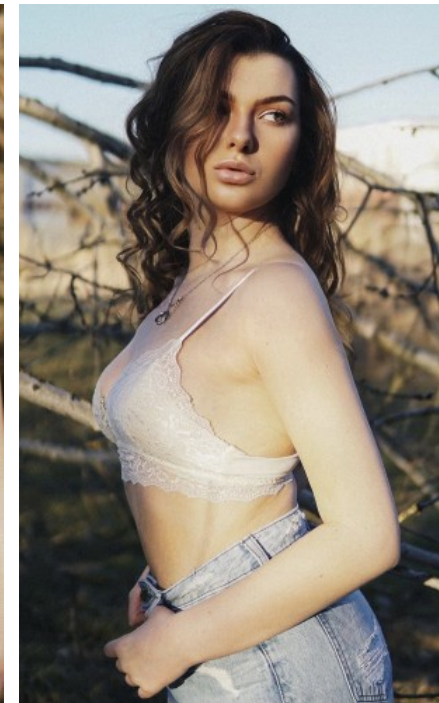

EDUCATION

Office management assistant

LENA S. - #29078

KREUZSTR. 34 · 33602 BIELEFELD · GERMANY · +49 521 3373 2910

WWW.THE-MODELS.DE · INFO@THE-MODELS.DE

HEIGHT · 168CM
SIZE · 36/38

SHOES · 38 EU
B/W/H · 89/70/92

YEAR OF BIRTH · 2002
HAIR · BROWN