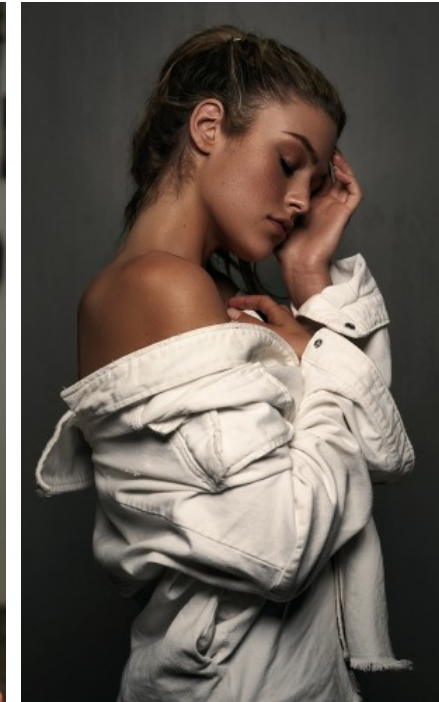

EDUCATION

Project Manager/Social Media

MAILIN G. - #29602

KREUZSTR. 34 · 33602 BIELEFELD · GERMANY · +49 521 3373 2910

WWW.THE-MODELS.DE · INFO@THE-MODELS.DE

HEIGHT · 174CM
SIZE · 34/36

SHOES · 40 EU
B/W/H · 85/64/96

YEAR OF BIRTH · 2000
HAIR · BLOND