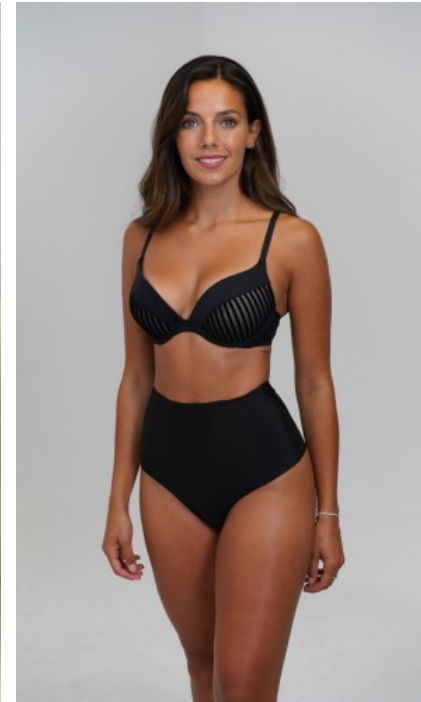

EDUCATION

Police

MELISSA P. - #29819

KREUZSTR. 34 · 33602 BIELEFELD · GERMANY · +49 521 3373 2910

WWW.THE-MODELS.DE · INFO@THE-MODELS.DE

HEIGHT · 162CM
SIZE · 34/36

SHOES · 38 EU
B/W/H · 83/61/88

YEAR OF BIRTH · 1998
HAIR · DARK BROWN