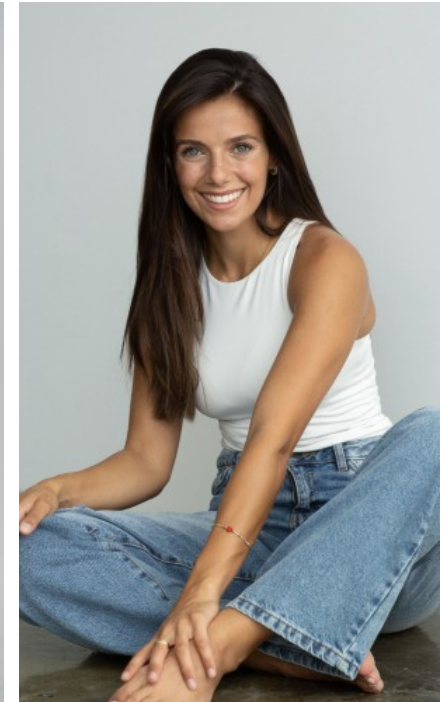

EDUCATION

Police

MELISSA P. - #29819

KREUZSTR. 34 · 33602 BIELEFELD · GERMANY · +49 521 3373 2910

WWW.THE-MODELS.DE · INFO@THE-MODELS.DE

HEIGHT · 162CM
SIZE · 34/36

SHOES · 38 EU
B/W/H · 83/61/88

YEAR OF BIRTH · 1998
HAIR · DARK BROWN