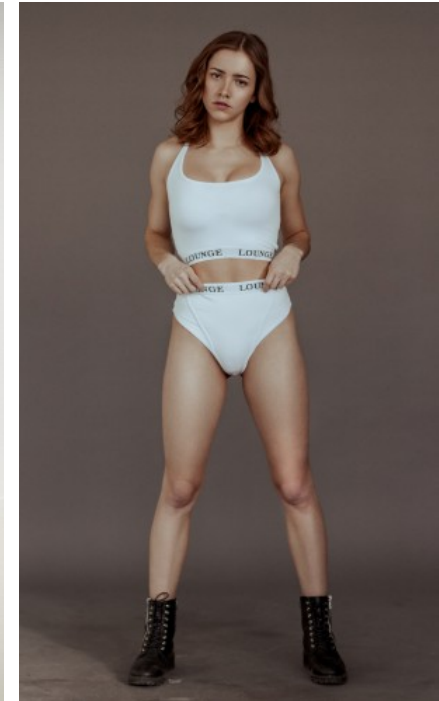

The models

LANGUAGE SKILLS

German · native
English · fluently
French · basic knowledge

CURRENT OCCUPATION

project developer

FAIR EXPERIENCE

I have no experience in the field of hostess, but I am looking forward to future requests and think I fit in very well with my naturalness and open-minded nature.

EDUCATION

High school

LEONIE W. - #30360

KREUZSTR. 34 · 33602 BIELEFELD · GERMANY · +49 521 3373 2910

WWW.THE-MODELS.DE · INFO@THE-MODELS.DE

HEIGHT · 167CM
SIZE · 36

SHOES · 38 EU
B/W/H · 93/62/92

YEAR OF BIRTH · 2001
HAIR · DARK BLOND