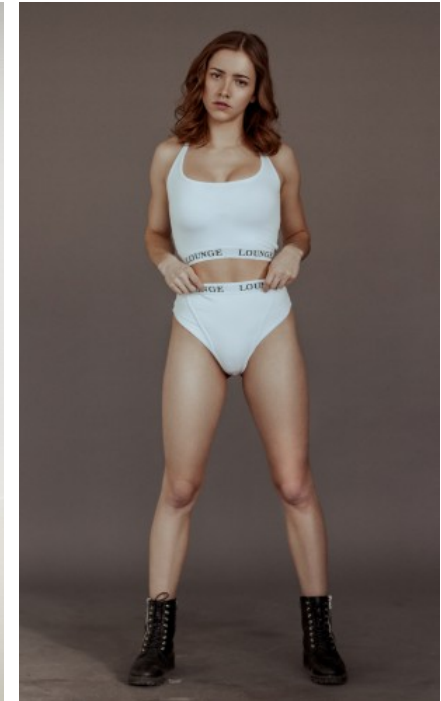

The models

LANGUAGE SKILLS

German · native
English · fluently
French · basic knowledge

CURRENT OCCUPATION

project developer

FAIR EXPERIENCE

I have no experience in the field of hostess, but I am looking forward to future requests and think I fit in very well with my naturalness and open-minded nature.

EDUCATION

High school

LEONIE W. - #30360

KREUZSTR. 34 · 33602 BIELEFELD · GERMANY · +49 521 3373 2910

WWW.THE-MODELS.DE · INFO@THE-MODELS.DE

HEIGHT · 167CM
SIZE · 36

SHOES · 38 EU
B/W/H · 93/62/92

YEAR OF BIRTH · 2001
HAIR · DARK BLOND