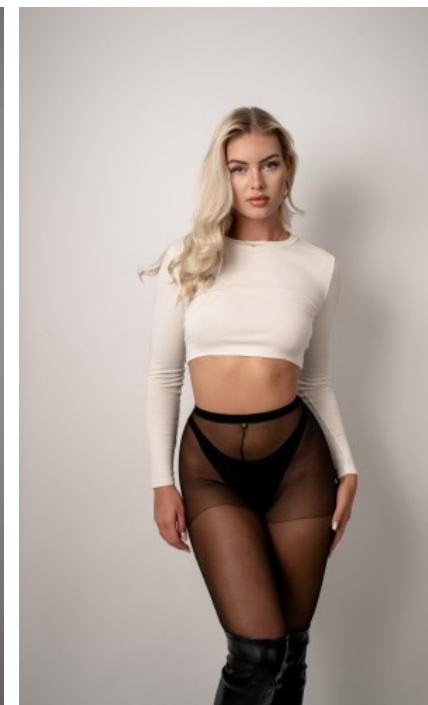

CURRENT OCCUPATION

Federal police officer

EDUCATION

Federal police officer

LYDIA E. - #30578

KREUZSTR. 34 · 33602 BIELEFELD · GERMANY · +49 521 3373 2910

WWW.THE-MODELS.DE · INFO@THE-MODELS.DE

HEIGHT · 173CM
SIZE · 34/36