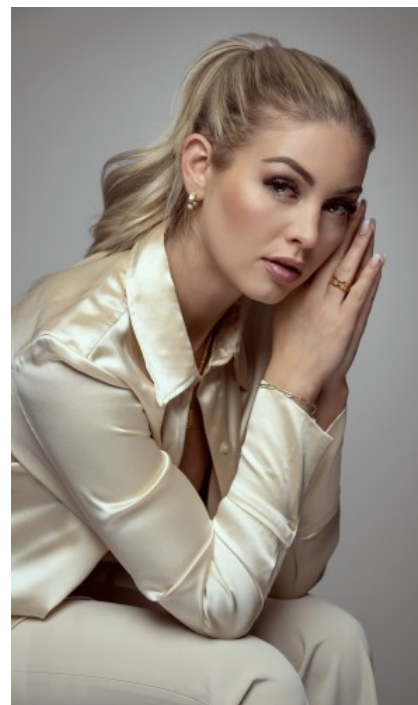

The models

LANGUAGE SKILLS

German · native
English · fluently

FAIR EXPERIENCE

I am an open, communicative person who likes to approach other people and take on new challenges. I am very determined and ambitious, and sport and fitness are among my greatest passions. I have also...

CURRENT OCCUPATION

Federal police officer

EDUCATION

Federal police officer

LYDIA E. - #30578

KREUZSTR. 34 · 33602 BIELEFELD · GERMANY · +49 521 3373 2910

WWW.THE-MODELS.DE · INFO@THE-MODELS.DE

HEIGHT · 173CM
SIZE · 34/36