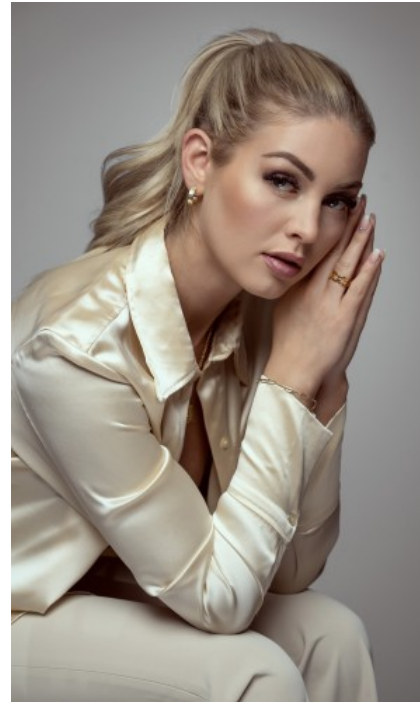

The models

LANGUAGE SKILLS

German · native
English · fluently

FAIR EXPERIENCE

I am an open, communicative person who likes to approach other people and take on new challenges. I am very determined and ambitious, and sport and fitness are among my greatest passions. I have also...

CURRENT OCCUPATION

Federal police officer

EDUCATION

Federal police officer

LYDIA E. - #30578

KREUZSTR. 34 · 33602 BIELEFELD · GERMANY · +49 521 3373 2910

WWW.THE-MODELS.DE · INFO@THE-MODELS.DE

HEIGHT · 173CM
SIZE · 34/36