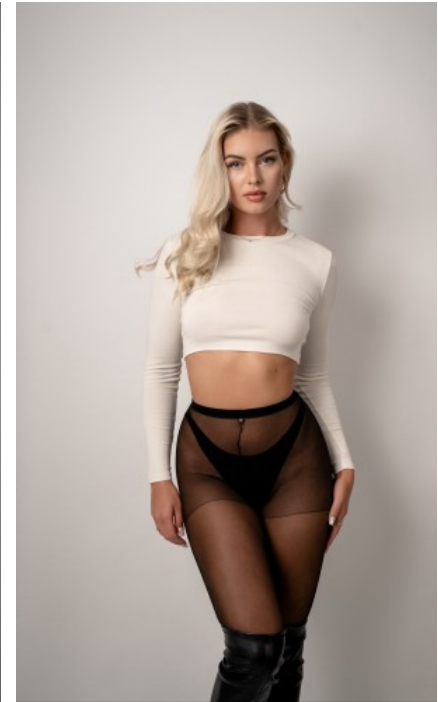

CURRENT OCCUPATION

Federal police officer

EDUCATION

Federal police officer

LYDIA E. - #30578

KREUZSTR. 34 · 33602 BIELEFELD · GERMANY · +49 521 3373 2910

WWW.THE-MODELS.DE · INFO@THE-MODELS.DE

HEIGHT · 173CM
SIZE · 34/36