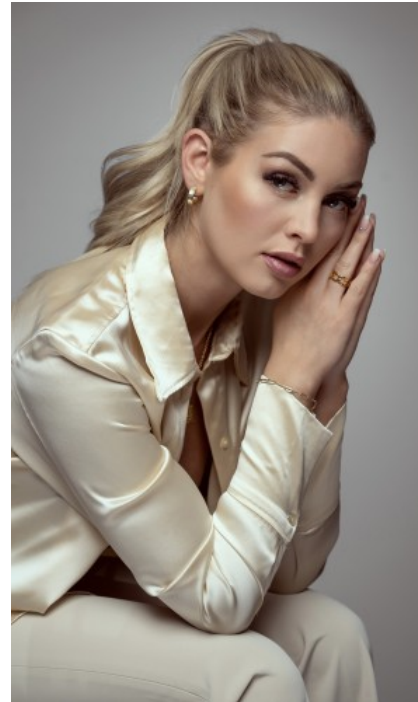

The models

LANGUAGE SKILLS

German · native
English · fluently

FAIR EXPERIENCE

I am an open, communicative person who likes to approach other people and take on new challenges. I am very determined and ambitious, and sport and fitness are among my greatest passions. I have also...

CURRENT OCCUPATION

Federal police officer

EDUCATION

Federal police officer

LYDIA E. - #30578

KREUZSTR. 34 · 33602 BIELEFELD · GERMANY · +49 521 3373 2910

WWW.THE-MODELS.DE · INFO@THE-MODELS.DE

HEIGHT · 173CM
SIZE · 34/36