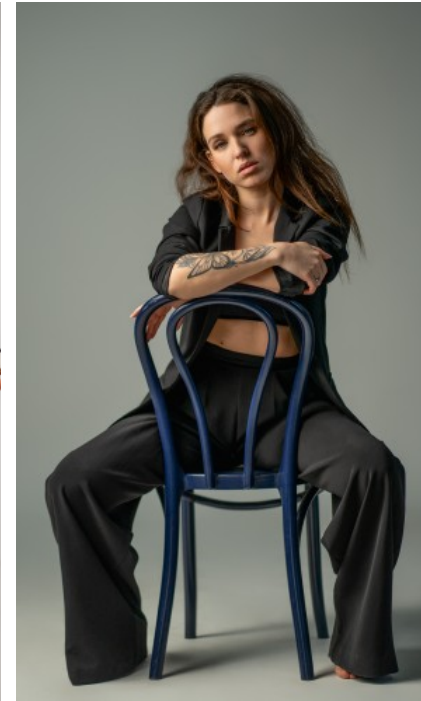

The models

LANGUAGE SKILLS

German · fluently
English · fluently
Russian · native

CURRENT OCCUPATION

Education

FAIR EXPERIENCE

Photo shootings and fair experiences since 2014

EDUCATION

college student

ANASTASIA K. - #3099

KREUZSTR. 34 · 33602 BIELEFELD · GERMANY · +49 521 3373 2910

WWW.THE-MODELS.DE · INFO@THE-MODELS.DE

HEIGHT · 162CM
SIZE · 34/36

SHOES · 38 EU
B/W/H · 84/64/89

YEAR OF BIRTH · 1992
HAIR · DARK BROWN