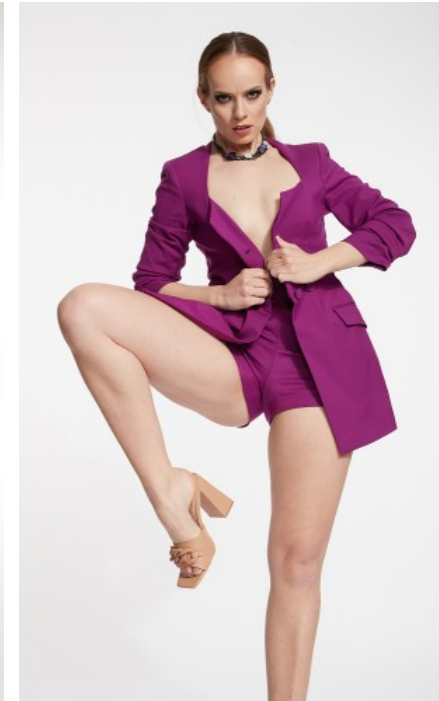

The models

LANGUAGE SKILLS

German · native
English · fluently
French · basic knowledge

CURRENT OCCUPATION

Video editing and animation

FAIR EXPERIENCE

As an experienced salesperson for a creative agency, I have gained a lot of experience in the field of trade fairs and events already. Previous trade fair clients include the state of Baden-Württember...

EDUCATION

Bachelor of Science

LISA D. - #31090

KREUZSTR. 34 · 33602 BIELEFELD · GERMANY · +49 521 3373 2910

WWW.THE-MODELS.DE · INFO@THE-MODELS.DE

HEIGHT · 173CM
SIZE · 36/38

SHOES · 40 EU
B/W/H · 87/67/102

YEAR OF BIRTH · 1993
HAIR · DARK BLOND