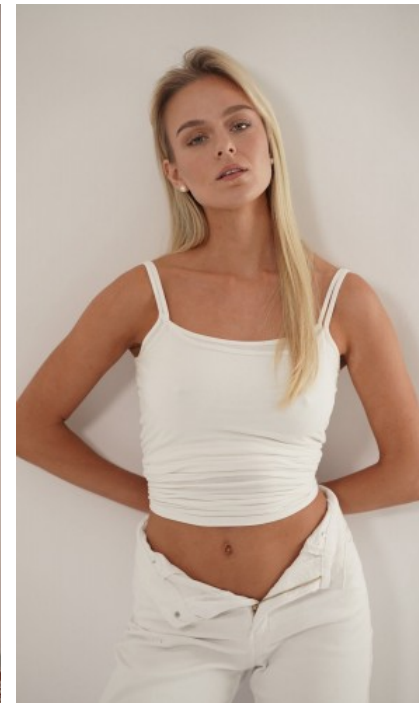

EDUCATION

High school

HELENA N. - #31127

KREUZSTR. 34 · 33602 BIELEFELD · GERMANY · +49 521 3373 2910

WWW.THE-MODELS.DE · INFO@THE-MODELS.DE

HEIGHT · 177CM
SIZE · 36

SHOES · 39 EU
B/W/H · 88/66/96

YEAR OF BIRTH · 2001
HAIR · BLOND