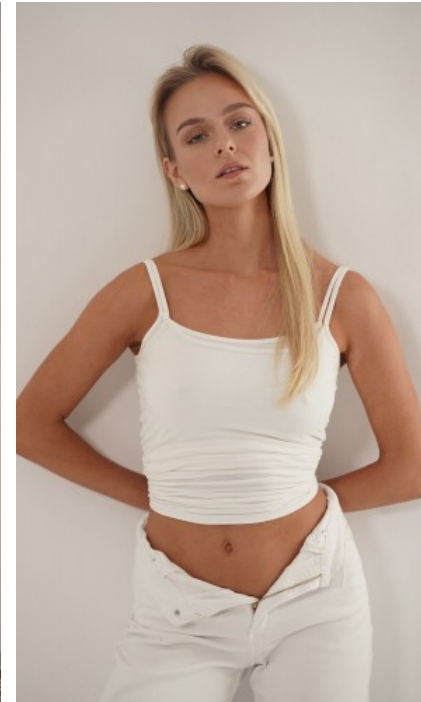

EDUCATION

High school

HELENA N. - #31127

KREUZSTR. 34 · 33602 BIELEFELD · GERMANY · +49 521 3373 2910

WWW.THE-MODELS.DE · INFO@THE-MODELS.DE

HEIGHT · 177CM
SIZE · 36

SHOES · 39 EU
B/W/H · 88/66/96

YEAR OF BIRTH · 2001
HAIR · BLOND