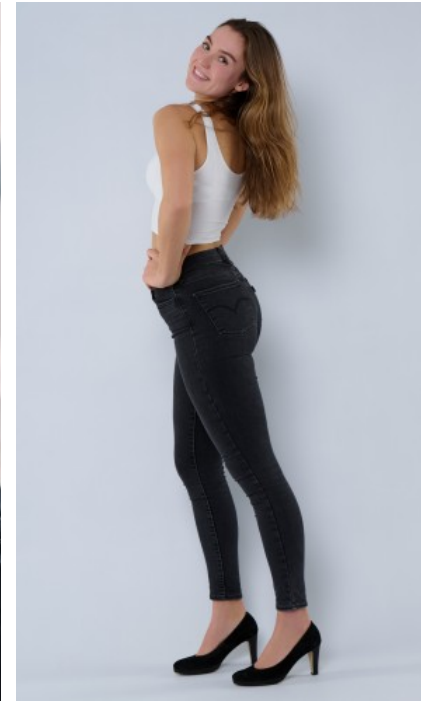

EDUCATION

High school

JULIA W. - #31139

KREUZSTR. 34 · 33602 BIELEFELD · GERMANY · +49 521 3373 2910

WWW.THE-MODELS.DE · INFO@THE-MODELS.DE

HEIGHT · 178CM
SIZE · 36/38

SHOES · 41 EU
B/W/H · 88/69/87

YEAR OF BIRTH · 2001
HAIR · LIGHT BROWN