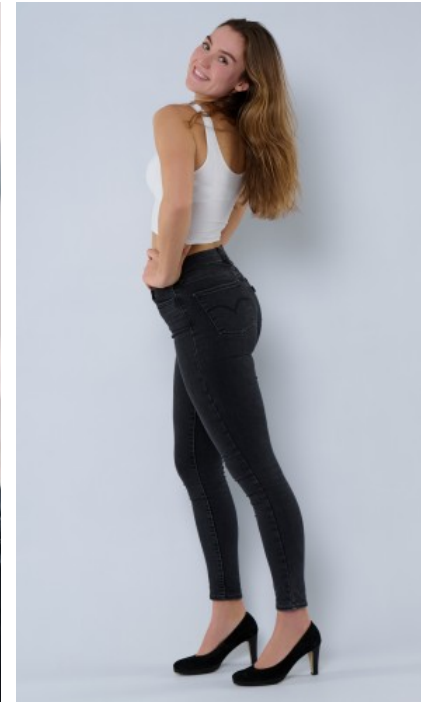

EDUCATION

High school

JULIA W. - #31139

KREUZSTR. 34 · 33602 BIELEFELD · GERMANY · +49 521 3373 2910

WWW.THE-MODELS.DE · INFO@THE-MODELS.DE

HEIGHT · 178CM
SIZE · 36/38

SHOES · 41 EU
B/W/H · 88/69/87

YEAR OF BIRTH · 2001
HAIR · LIGHT BROWN