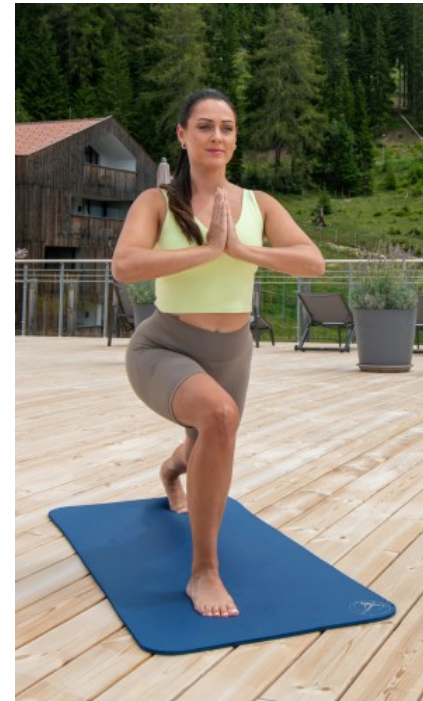

EDUCATION

Assistant for hotel and tourism management

MARISA D. - #3131

KREUZSTR. 34 · 33602 BIELEFELD · GERMANY · +49 521 3373 2910

WWW.THE-MODELS.DE · INFO@THE-MODELS.DE

HEIGHT · 171CM
SIZE · 34/36

SHOES · 37 EU
B/W/H · 86/60/87

YEAR OF BIRTH · 1992
HAIR · DARK BROWN