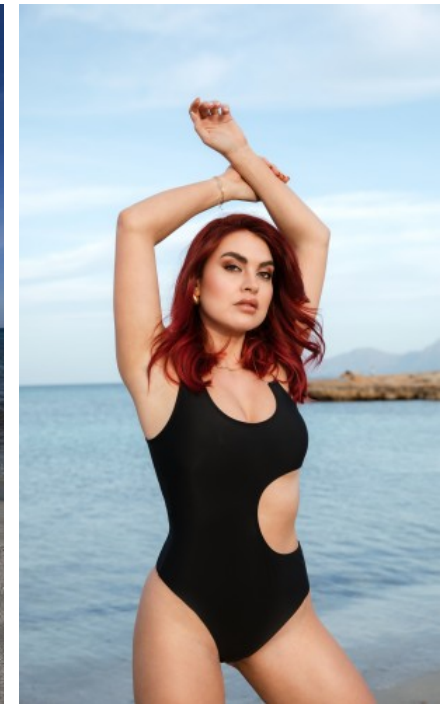

EDUCATION

IT Engineer

VANESSA L. - #32935

KREUZSTR. 34 · 33602 BIELEFELD · GERMANY · +49 521 3373 2910

WWW.THE-MODELS.DE · INFO@THE-MODELS.DE

HEIGHT · 173CM
SIZE · 36/38

SHOES · 38 EU
B/W/H · 92/70/102

YEAR OF BIRTH · 1997
HAIR · DARK RED