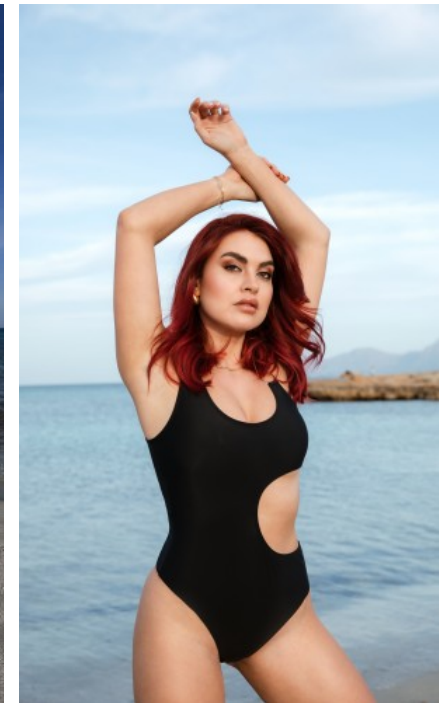

EDUCATION

IT Engineer

VANESSA L. - #32935

KREUZSTR. 34 · 33602 BIELEFELD · GERMANY · +49 521 3373 2910

WWW.THE-MODELS.DE · INFO@THE-MODELS.DE

HEIGHT · 173CM
SIZE · 36/38

SHOES · 38 EU
B/W/H · 92/70/103

YEAR OF BIRTH · 1997
HAIR · RED BROWN