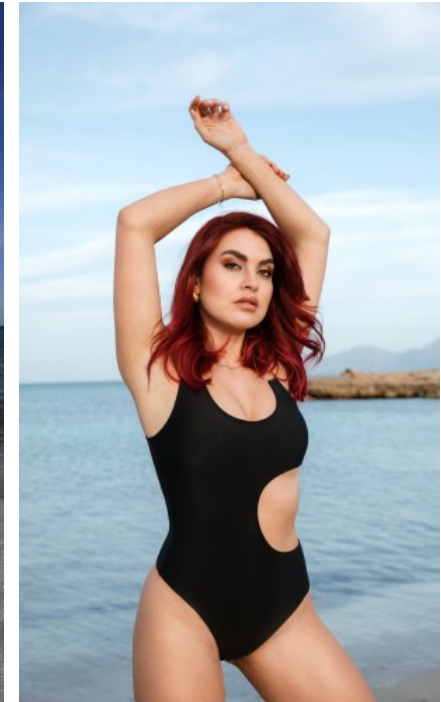

EDUCATION

IT Engineer

VANESSA L. - #32935

KREUZSTR. 34 · 33602 BIELEFELD · GERMANY · +49 521 3373 2910

WWW.THE-MODELS.DE · INFO@THE-MODELS.DE

HEIGHT · 173CM
SIZE · 36/38

SHOES · 38 EU
B/W/H · 92/70/102

YEAR OF BIRTH · 1997
HAIR · RED BROWN