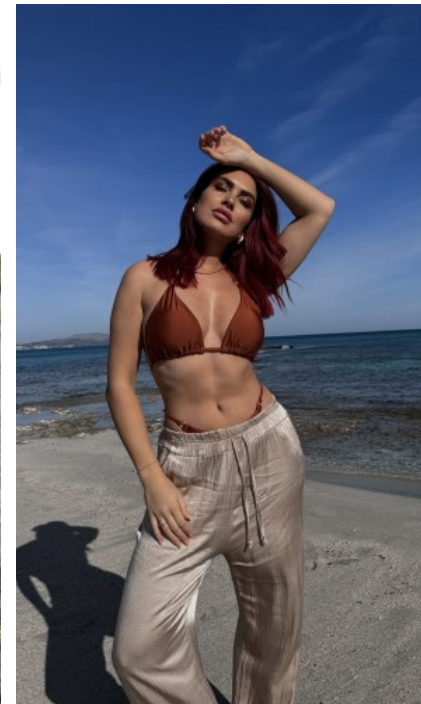

EDUCATION

IT Engineer

VANESSA L. - #32935

KREUZSTR. 34 · 33602 BIELEFELD · GERMANY · +49 521 3373 2910

WWW.THE-MODELS.DE · INFO@THE-MODELS.DE

HEIGHT · 173CM
SIZE · 36/38

SHOES · 38 EU
B/W/H · 92/70/102

YEAR OF BIRTH · 1997
HAIR · DARK RED