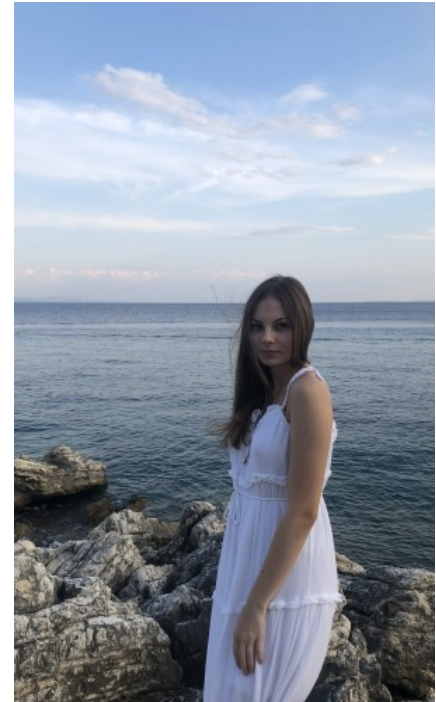

CURRENT OCCUPATION

Student and marketing manager

EDUCATION

High school

ANNA CHARLOTTE P. - #33156

KREUZSTR. 34 · 33602 BIELEFELD · GERMANY · +49 521 3373 2910

WWW.THE-MODELS.DE · INFO@THE-MODELS.DE

HEIGHT · 164CM
SIZE · 34

SHOES · 37 EU
B/W/H · 89/67/97

YEAR OF BIRTH · 2000
HAIR · LIGHT BROWN