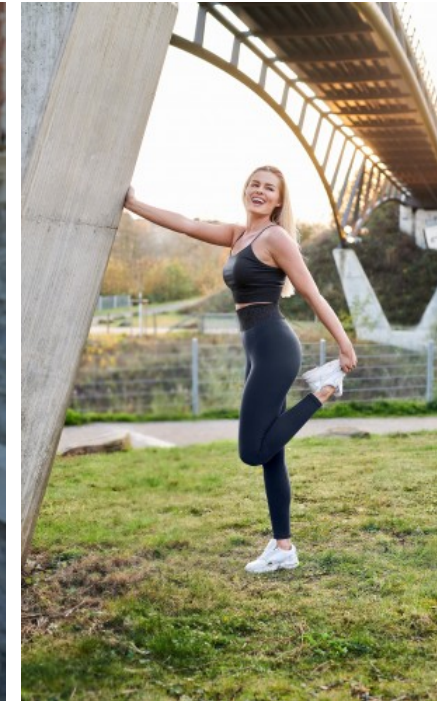

The models

LANGUAGE SKILLS

German · native
English · fluently

FAIR EXPERIENCE

I have already gained some experience as a hostess. My references include the fair Creativa, Jagd & Hund, Wäsche & mehr, the Fibo, Gartenmesse and the Stuva in Karlsruhe. I also stood as an extra or...

CURRENT OCCUPATION

student

EDUCATION

Educator Training

VANESSA E. - #33454

KREUZSTR. 34 · 33602 BIELEFELD · GERMANY · +49 521 3373 2910

WWW.THE-MODELS.DE · INFO@THE-MODELS.DE

HEIGHT · 175CM
SIZE · 36