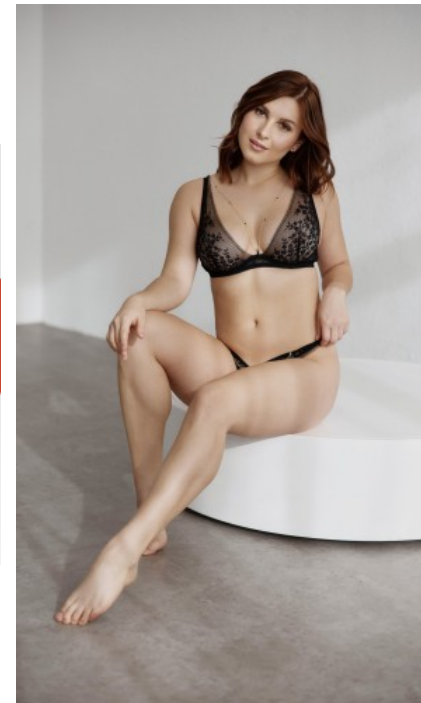

EDUCATION

Industrial clerk

SIMONE Z. - #33547

KREUZSTR. 34 · 33602 BIELEFELD · GERMANY · +49 521 3373 2910

WWW.THE-MODELS.DE · INFO@THE-MODELS.DE

HEIGHT · 166CM
SIZE · 36

SHOES · 39 EU
B/W/H · 91/72/93

YEAR OF BIRTH · 1999
HAIR · RED BROWN