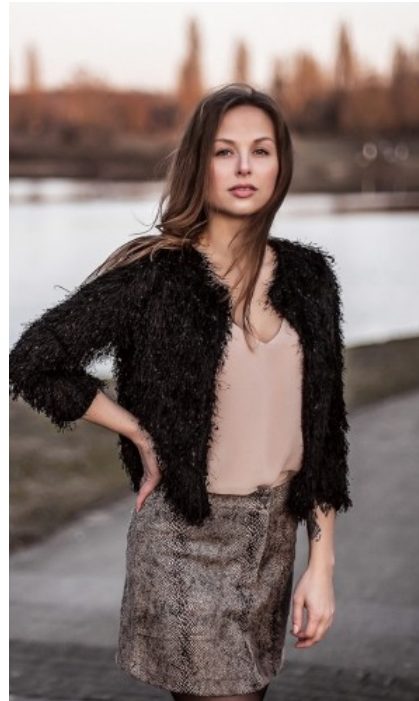

EDUCATION

A-levels

REGINA W. - #34928

KREUZSTR. 34 · 33602 BIELEFELD · GERMANY · +49 521 3373 2910

WWW.THE-MODELS.DE · INFO@THE-MODELS.DE

HEIGHT · 170CM
SIZE · 36

SHOES · 38 EU
B/W/H · 83/64/86

YEAR OF BIRTH · 1993
HAIR · LIGHT BROWN