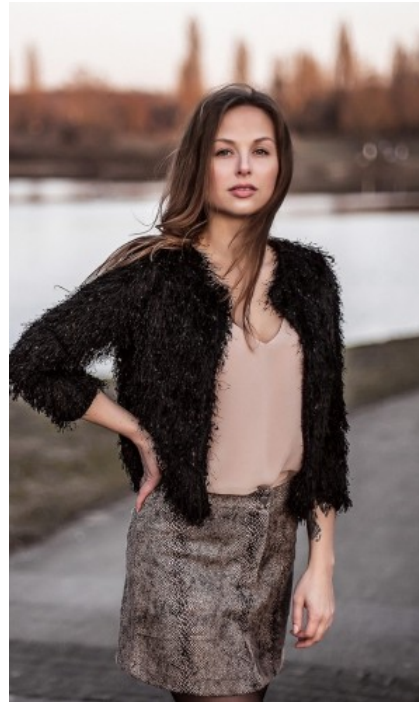

EDUCATION

A-levels

REGINA W. - #34928

KREUZSTR. 34 · 33602 BIELEFELD · GERMANY · +49 521 3373 2910

WWW.THE-MODELS.DE · INFO@THE-MODELS.DE

HEIGHT · 170CM
SIZE · 36

SHOES · 38 EU
B/W/H · 83/64/86

YEAR OF BIRTH · 1993
HAIR · LIGHT BROWN