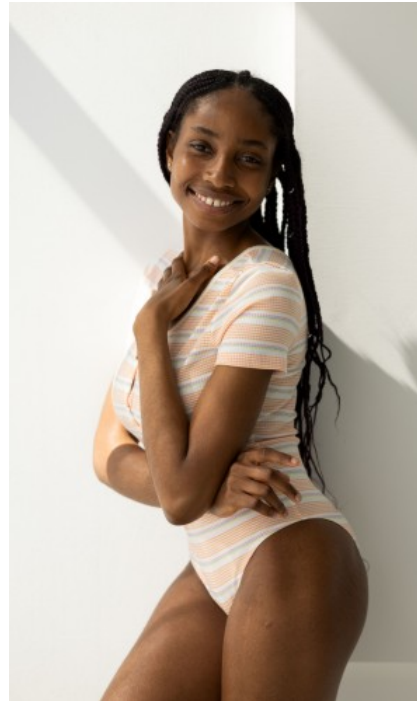

Pupil

FAIR EXPERIENCE

I have already gained experience as a hostess and promoter. My references include MOIA at Haus Heinz an der Müritz, Hafenmuseum Hamburg and many more.

EDUCATION

HEIGHT · 166CM
SIZE · 32

SHOES · 40 EU
B/W/H · 87/64/87

YEAR OF BIRTH · 2003
HAIR · BLACK