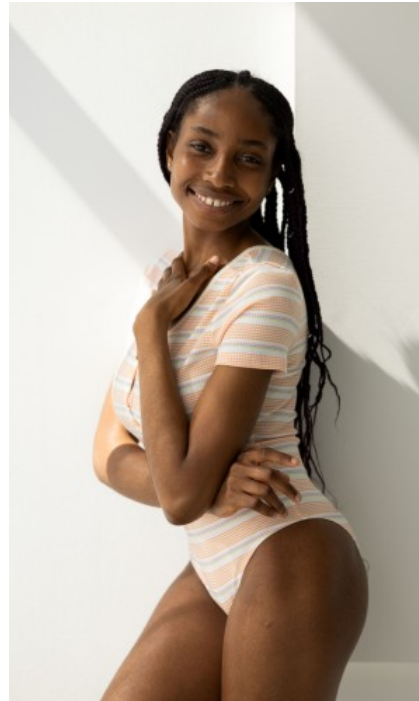

Pupil

FAIR EXPERIENCE

I have already gained experience as a hostess and promoter. My references include MOIA at Haus Heinz an der Müritz, Hafenmuseum Hamburg and many more.

EDUCATION

HEIGHT · 166CM
SIZE · 32

SHOES · 40 EU
B/W/H · 87/64/87

YEAR OF BIRTH · 2003
HAIR · BLACK