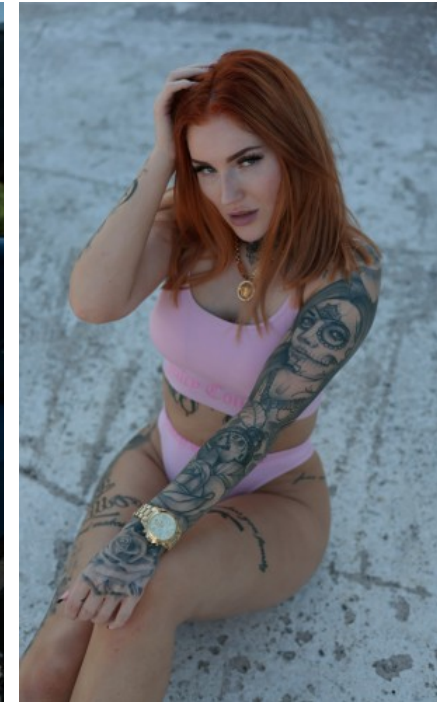

EDUCATION

Businesswoman for insurance and finance

ANNIKA B. - #35006

KREUZSTR. 34 · 33602 BIELEFELD · GERMANY · +49 521 3373 2910

WWW.THE-MODELS.DE · INFO@THE-MODELS.DE

HEIGHT · 168CM
SIZE · 36/38

SHOES · 40 EU
B/W/H · 90/73/104

YEAR OF BIRTH · 1996
HAIR · RED