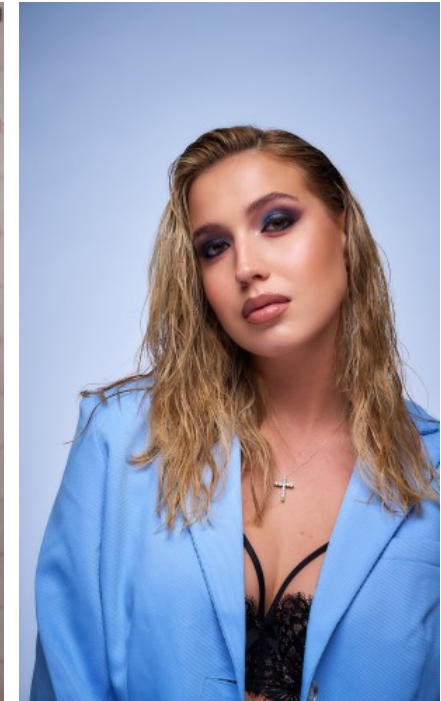

EDUCATION

Bachelor of Arts Corporate Communications and Journalism

MICHELLE V. - #35389

KREUZSTR. 34 · 33602 BIELEFELD · GERMANY · +49 521 3373 2910

WWW.THE-MODELS.DE · INFO@THE-MODELS.DE

HEIGHT · 174CM
SIZE · 36

SHOES · 39 EU
B/W/H · 85/65/89

YEAR OF BIRTH · 1999
HAIR · DARK BLOND