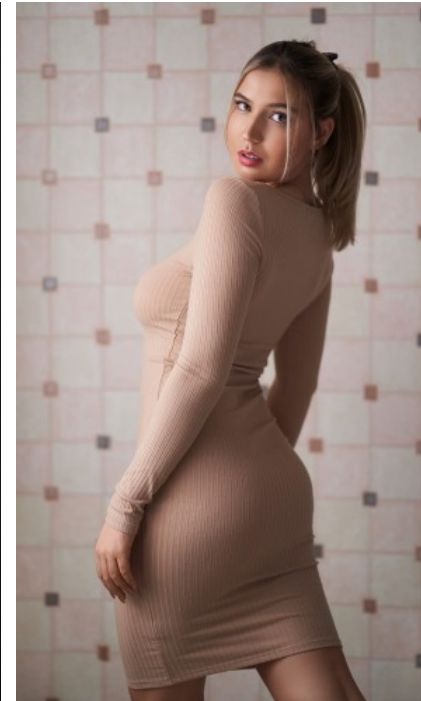

EDUCATION

Bachelor of Arts Corporate Communications and Journalism

MICHELLE V. - #35389

KREUZSTR. 34 · 33602 BIELEFELD · GERMANY · +49 521 3373 2910

WWW.THE-MODELS.DE · INFO@THE-MODELS.DE

HEIGHT · 174CM
SIZE · 36

SHOES · 39 EU
B/W/H · 85/65/89

YEAR OF BIRTH · 1999
HAIR · DARK BLOND