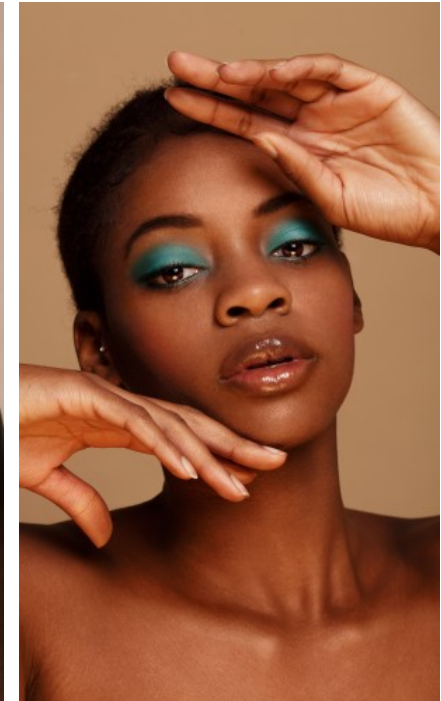

EDUCATION

EDIRIN N. - #35392

KREUZSTR. 34 · 33602 BIELEFELD · GERMANY · +49 521 3373 2910

WWW.THE-MODELS.DE · INFO@THE-MODELS.DE

HEIGHT · 174CM
SIZE · 36

SHOES · 40 EU
B/W/H · 86/70/97

YEAR OF BIRTH · 1999
HAIR · DARK BLOND