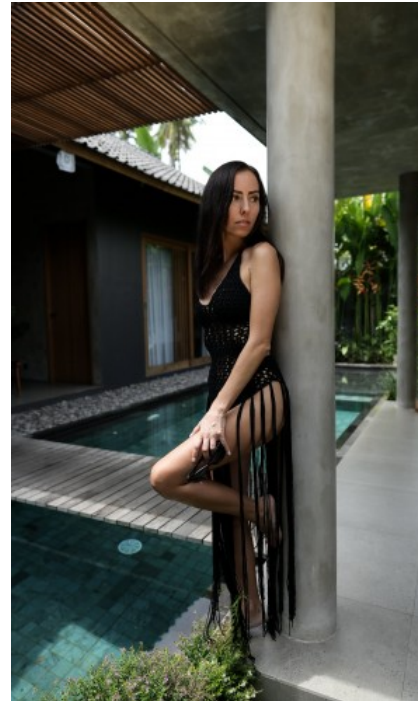

EDUCATION

Real estate agent / beautician

ANNE-KATHRIN S. - #35681

KREUZSTR. 34 · 33602 BIELEFELD · GERMANY · +49 521 3373 2910

WWW.THE-MODELS.DE · INFO@THE-MODELS.DE

HEIGHT · 157CM
SIZE · 32/34

SHOES · 36 EU
B/W/H · 74/60/73

YEAR OF BIRTH · 1994
HAIR · DARK BROWN