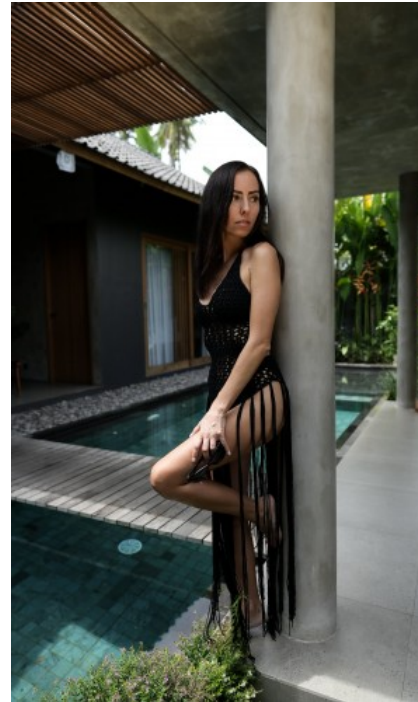

EDUCATION

Real estate agent / beautician

ANNE-KATHRIN S. - #35681

KREUZSTR. 34 · 33602 BIELEFELD · GERMANY · +49 521 3373 2910

WWW.THE-MODELS.DE · INFO@THE-MODELS.DE

HEIGHT · 157CM
SIZE · 32/34

SHOES · 36 EU
B/W/H · 74/60/73

YEAR OF BIRTH · 1994
HAIR · DARK BROWN