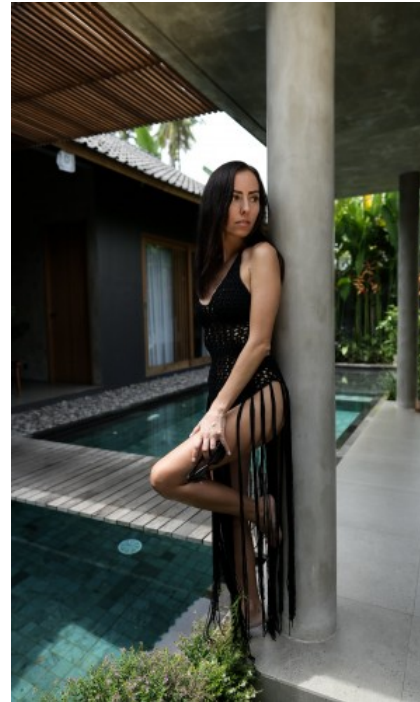

EDUCATION

Real estate agent / beautician

ANNE-KATHRIN S. - #35681

KREUZSTR. 34 · 33602 BIELEFELD · GERMANY · +49 521 3373 2910

WWW.THE-MODELS.DE · INFO@THE-MODELS.DE

HEIGHT · 157CM
SIZE · 32/34

SHOES · 36 EU
B/W/H · 74/60/73

YEAR OF BIRTH · 1994
HAIR · DARK BROWN